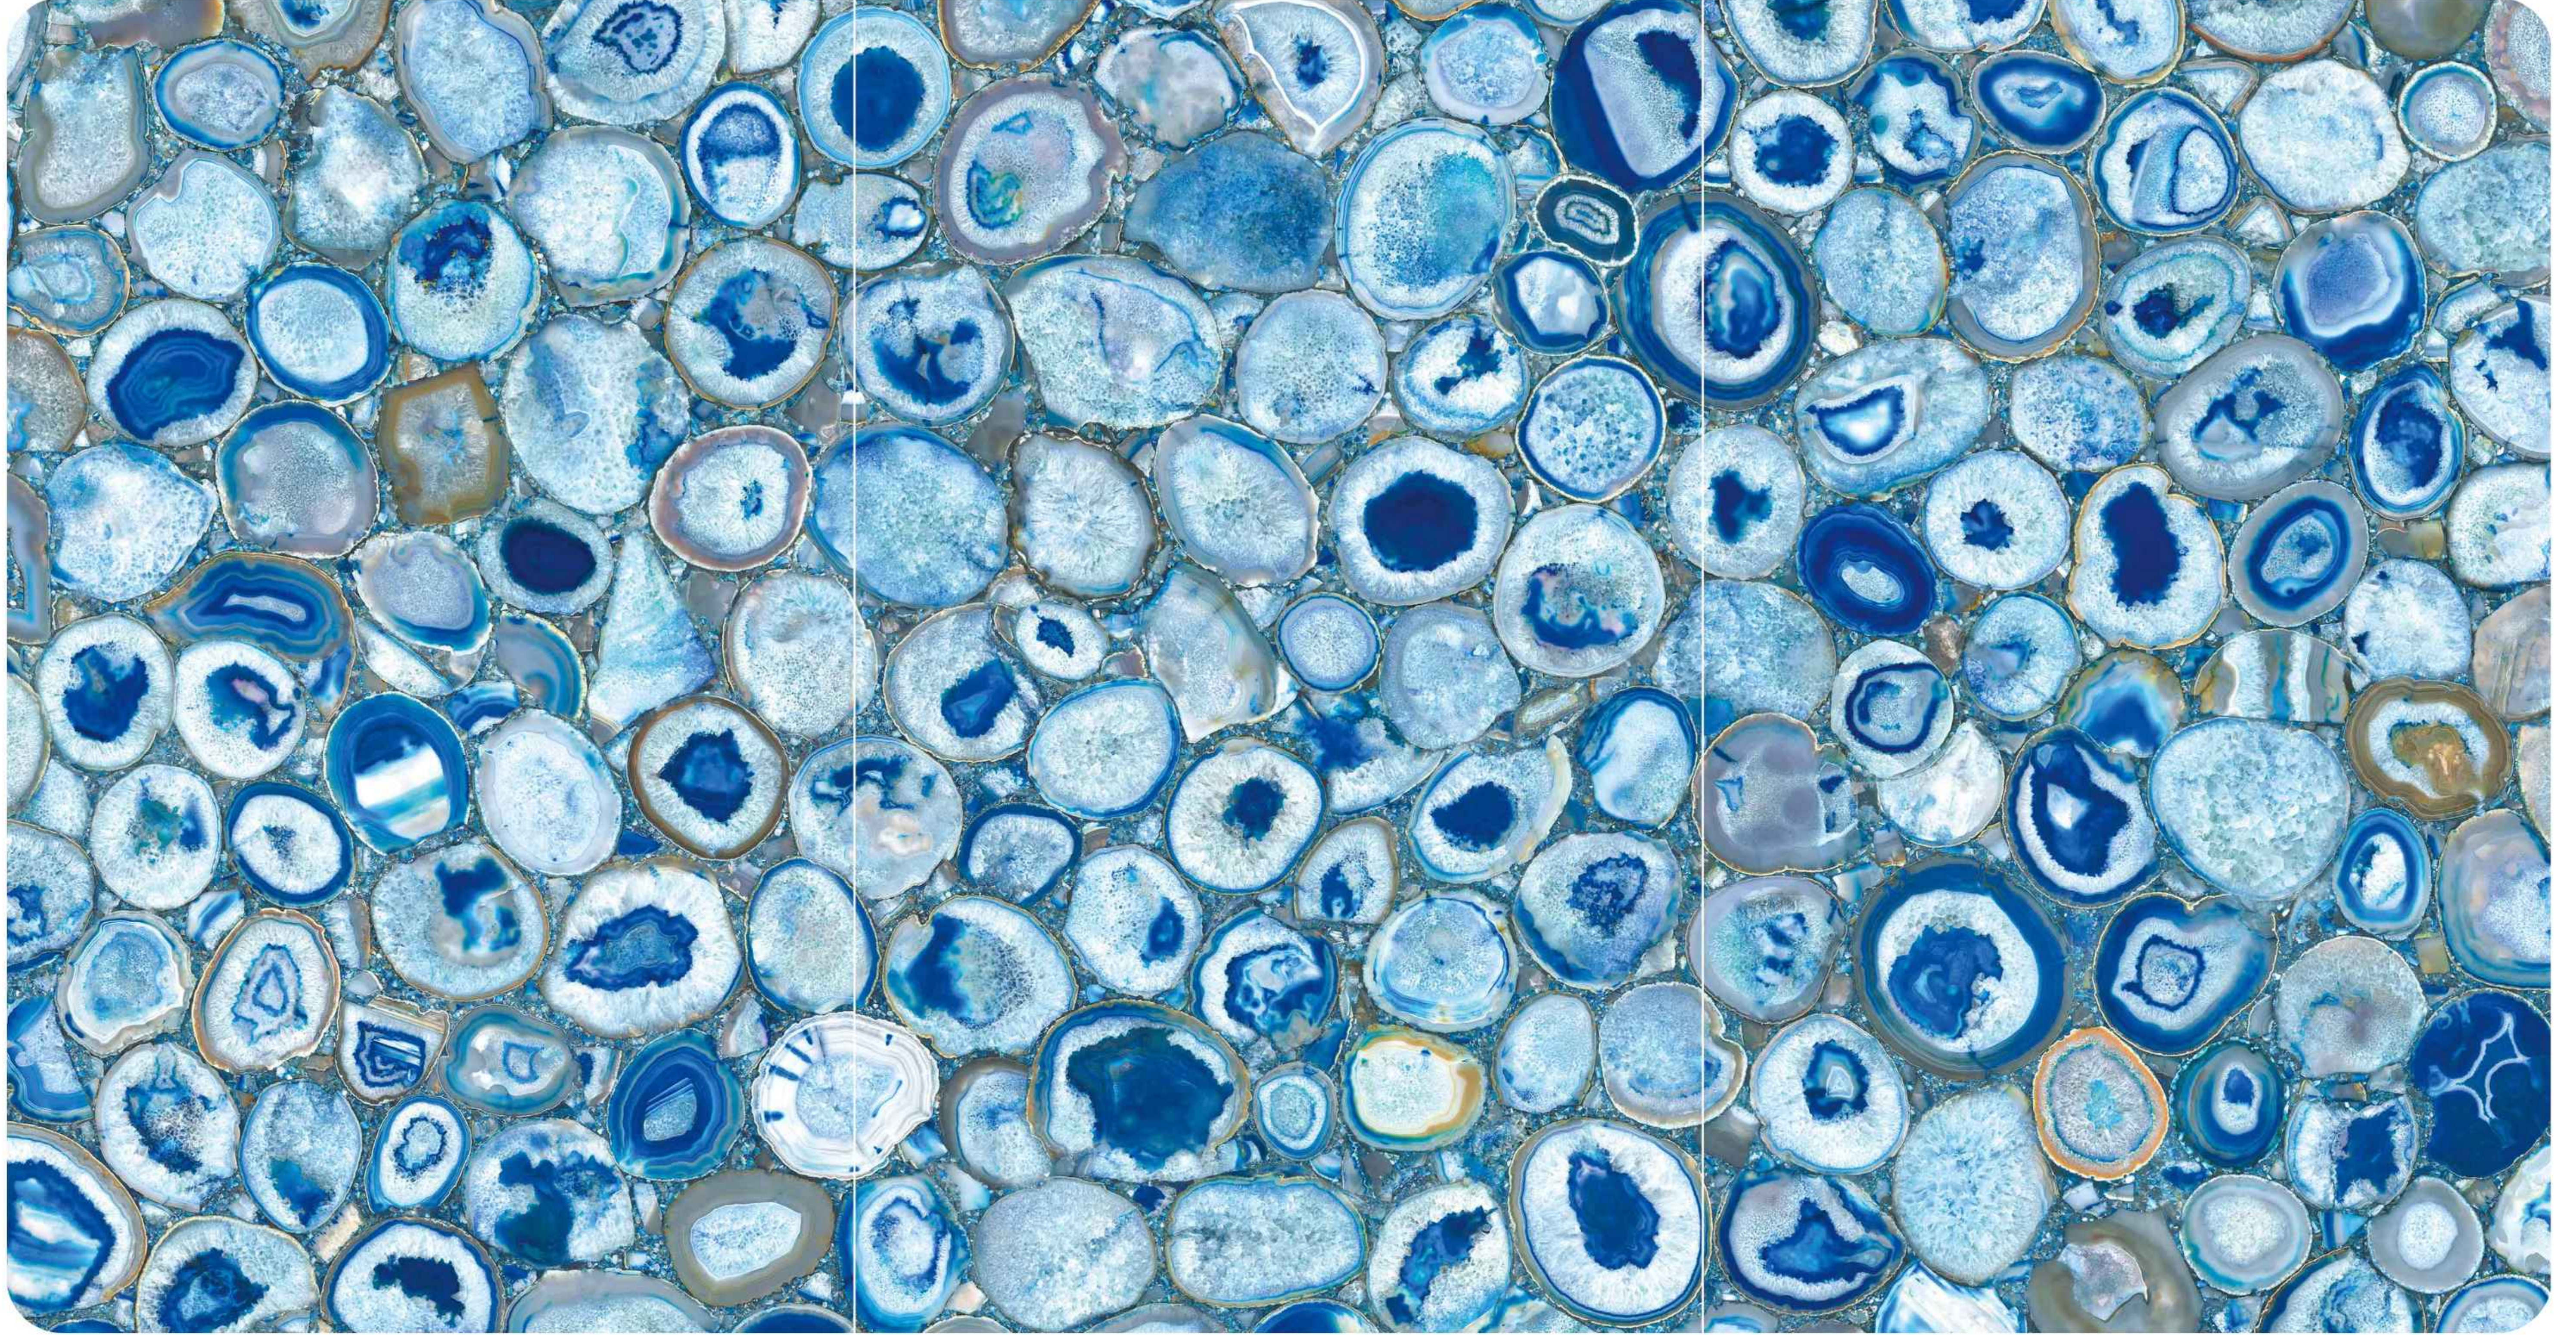

Dayanıklılık

Rahat
Temizlenir

Su Emilimi
Düşük

BLUE AGATE

SIZE: 1200×2700
PRODUCT CODE: 710441

THICKNESS:
6 MM

SURFACE: POLISHED

Berton  X  MOREROOM