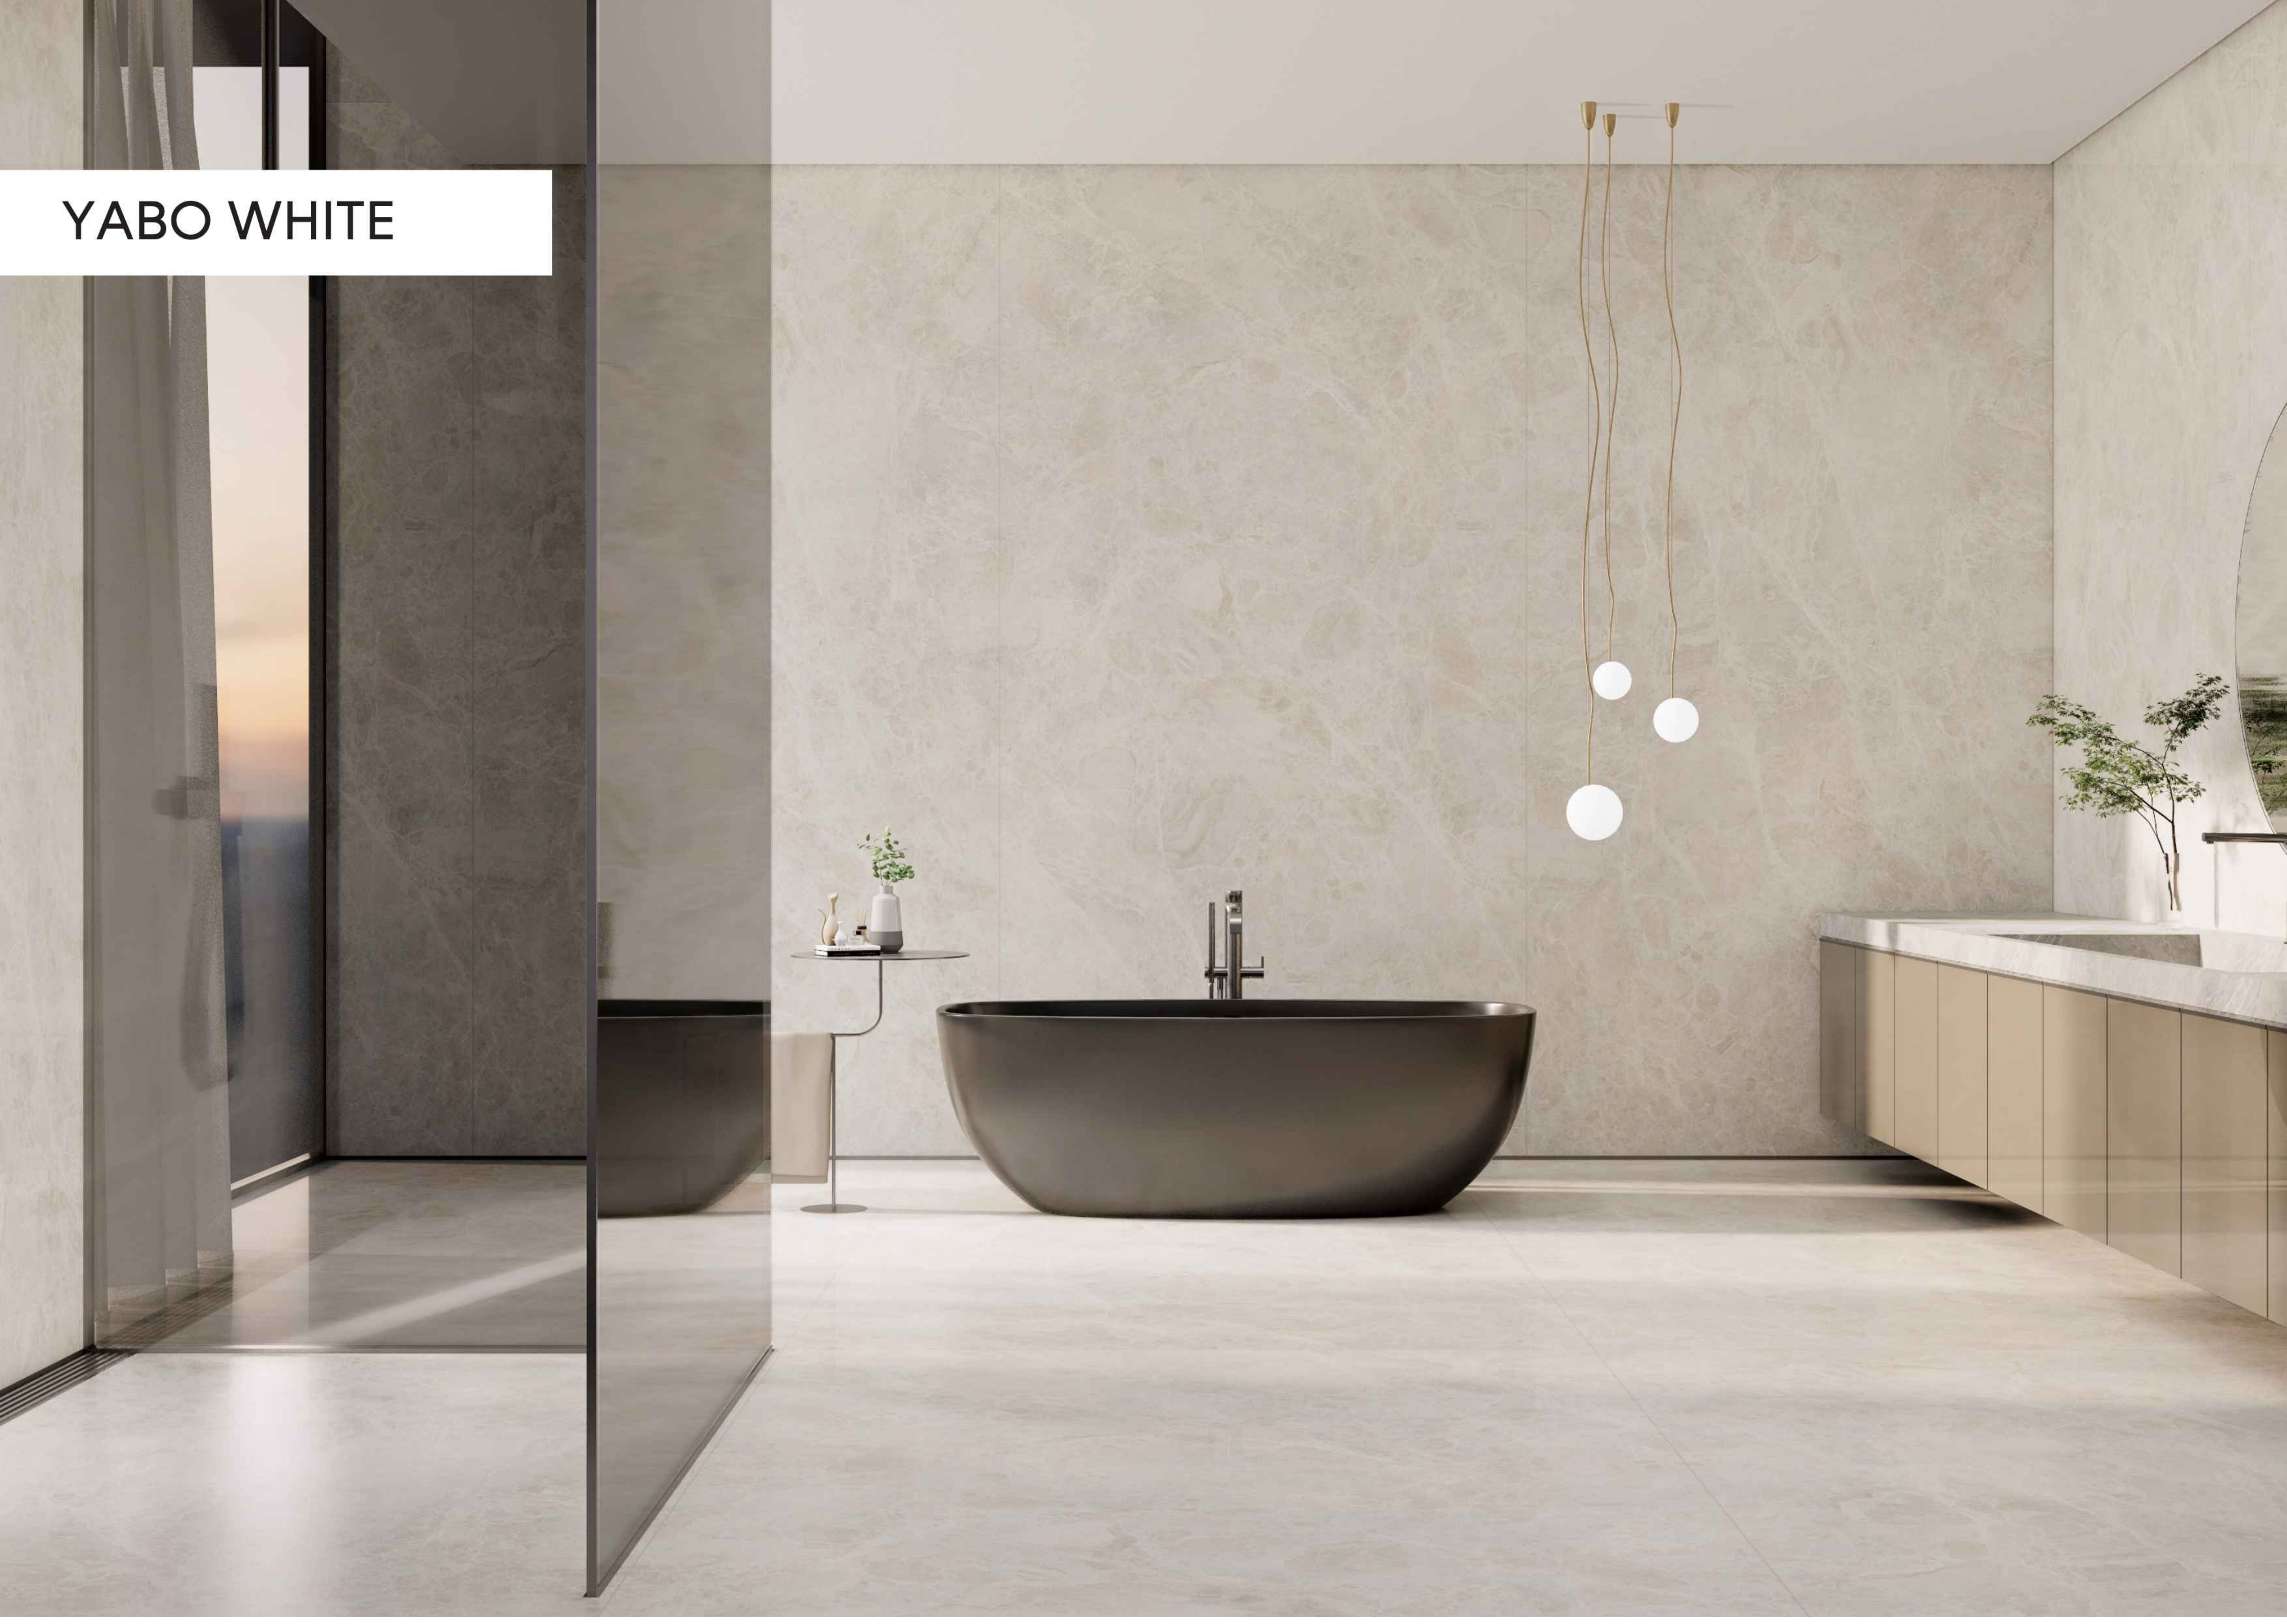

3200×1600×12mm
126"×63"×1/2"

1700mm

3000×1200×6mm
118"×48"×1/4"

2700×1200×6mm
110"×48"×1/4"

1700mm

1600 X 3200

Berton   MORE ROOM

YABO WHITE