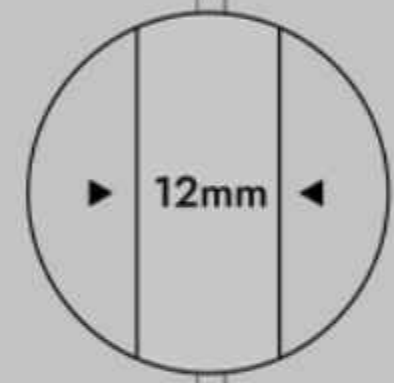

3200×1600×12mm
126"×63"×1/2"

1700mm

3000×1200×6mm
118"×48"×1/4"

2700×1200×6mm
110"×48"×1/4"

1700mm

1600 X 3200

Berton   MORE ROOM

YABO WHITE