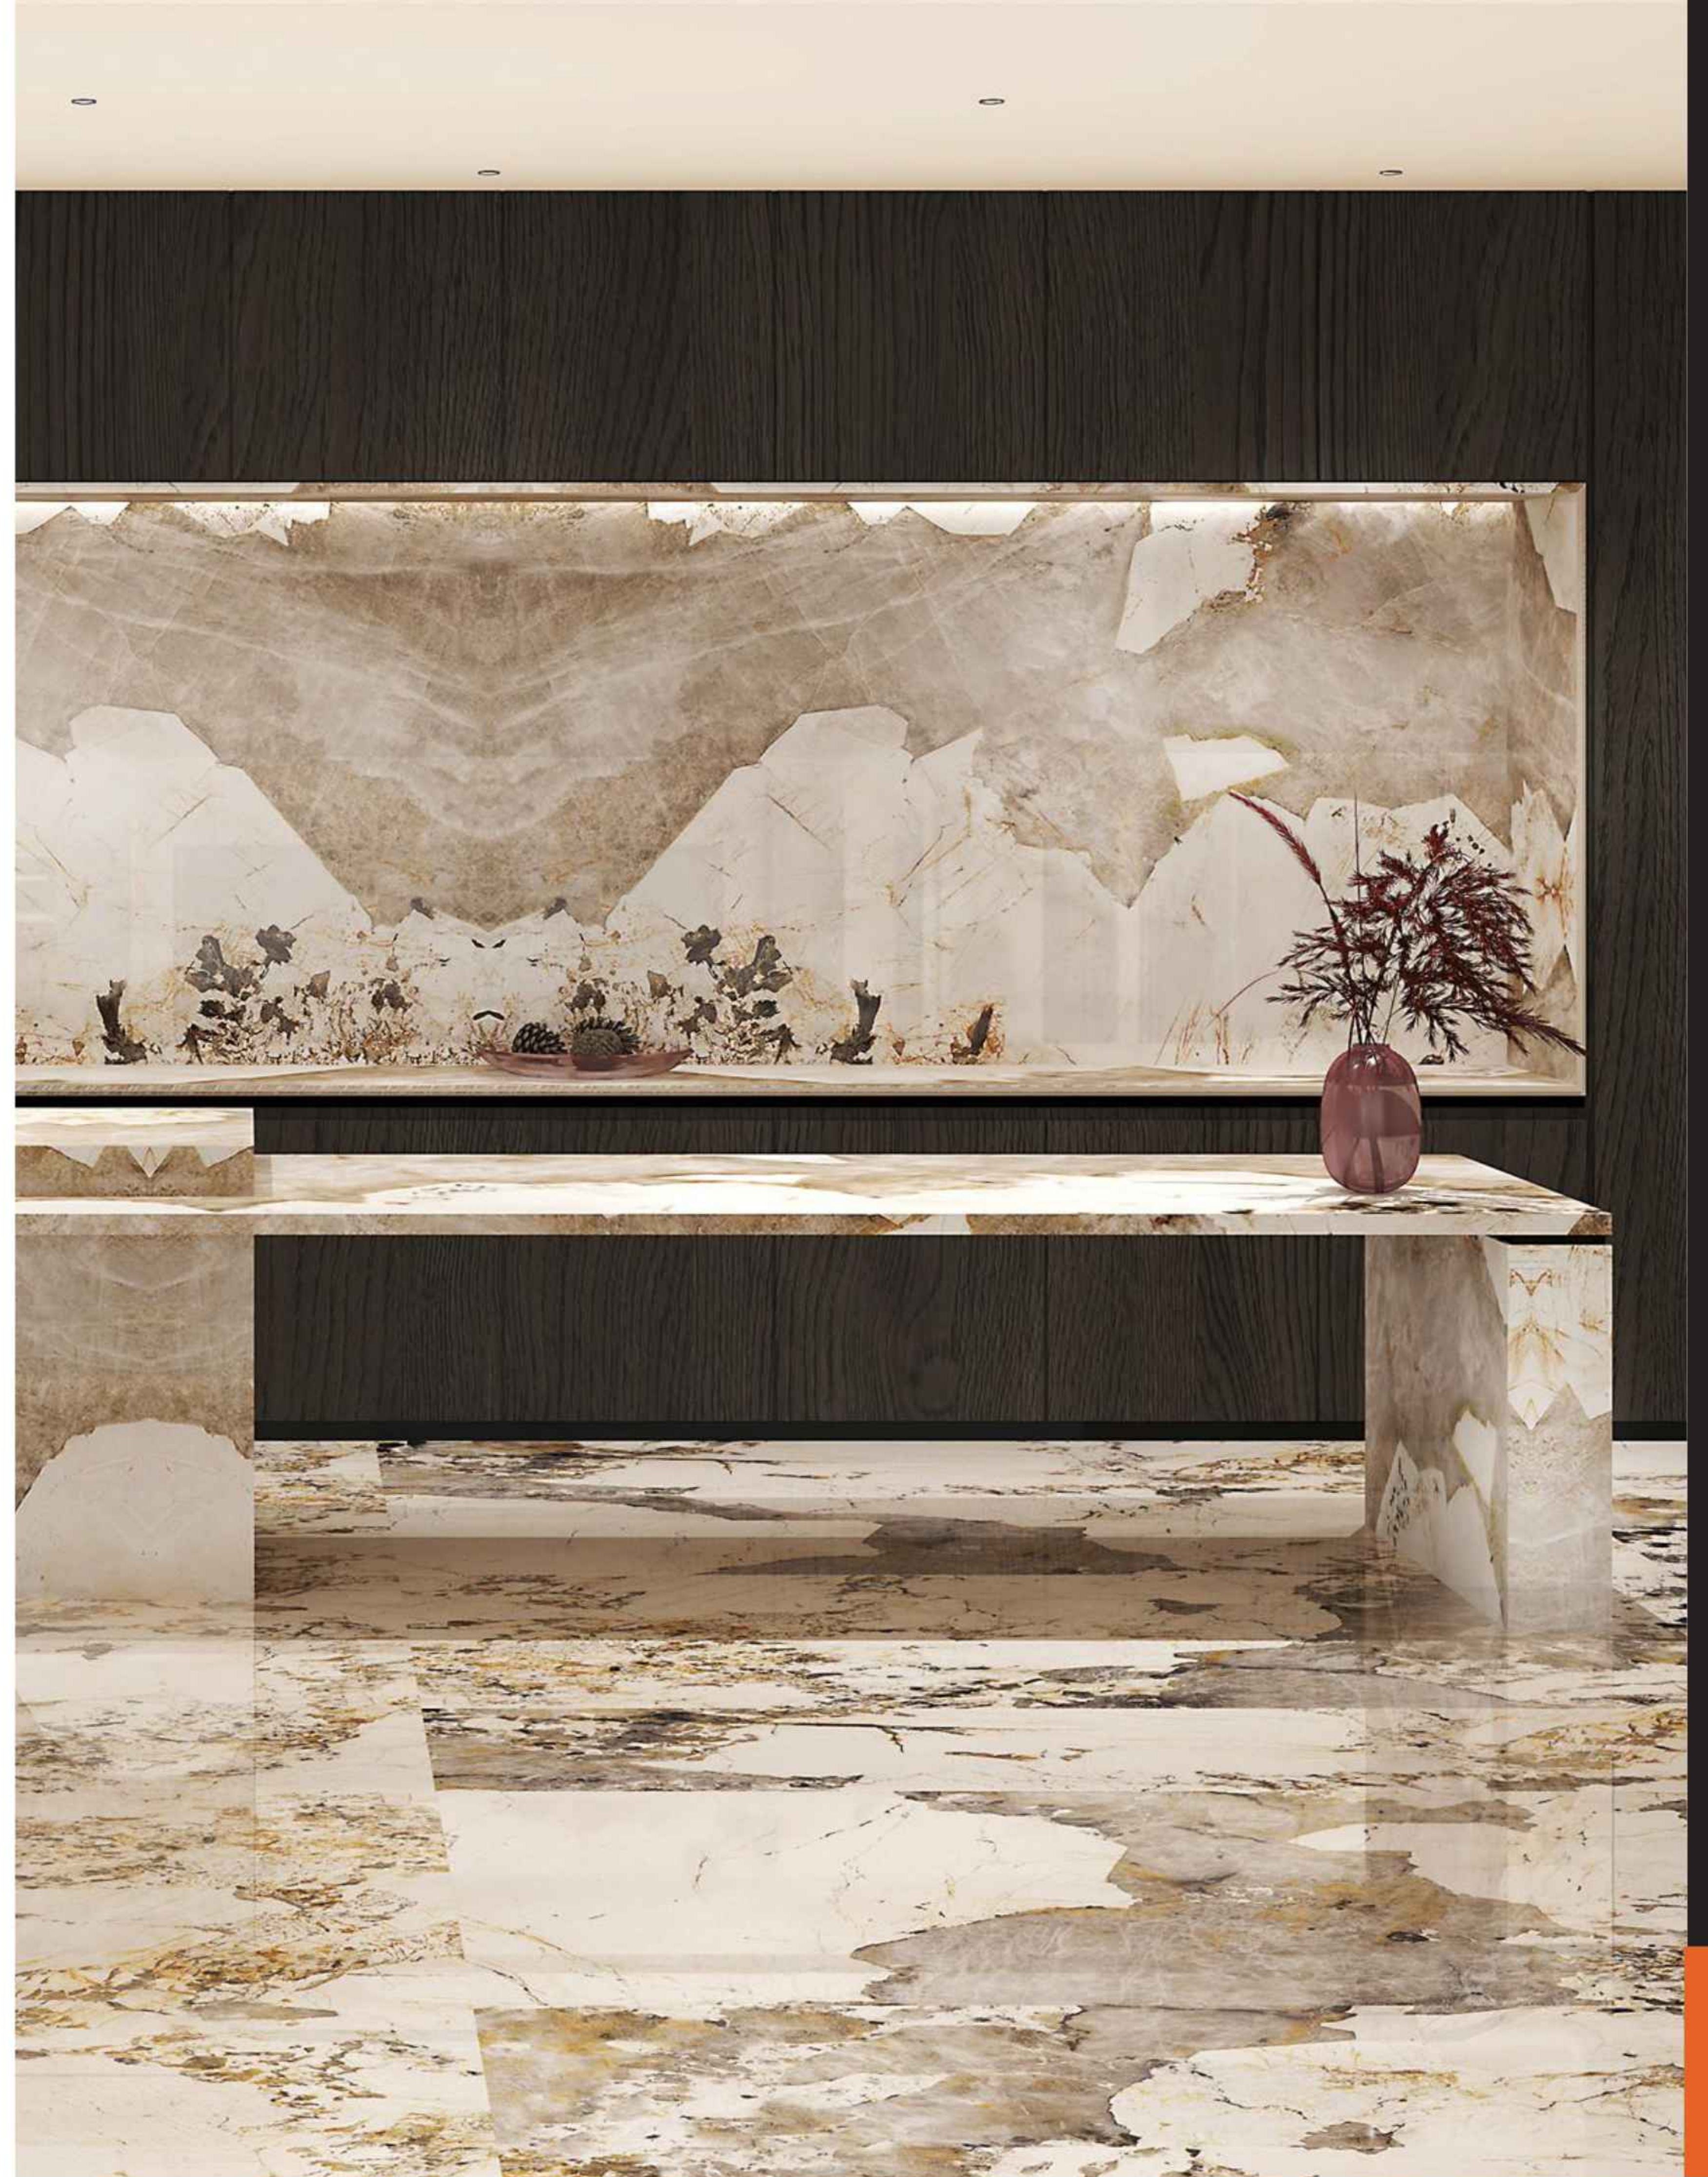

3200×1600×12mm
126"×63"×1/2"

1700mm

3000×1200×6mm
118"×48"×1/4"

2700×1200×6mm
110"×48"×1/4"

1700mm

1600 X 3200

Berton   MORE ROOM

YABO WHITE