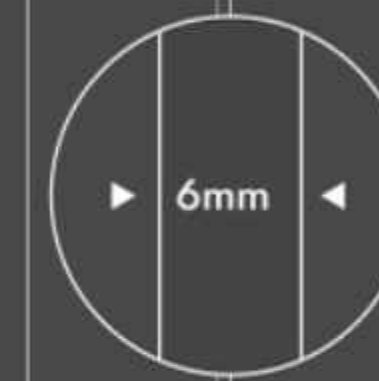

3200×1600×12mm
126"×63"×1/2"

1700mm

3000×1200×6mm
118"×48"×1/4"

2700×1200×6mm
110"×48"×1/4"

1700mm

1600 X 3200

Berton   MORE ROOM

YABO WHITE