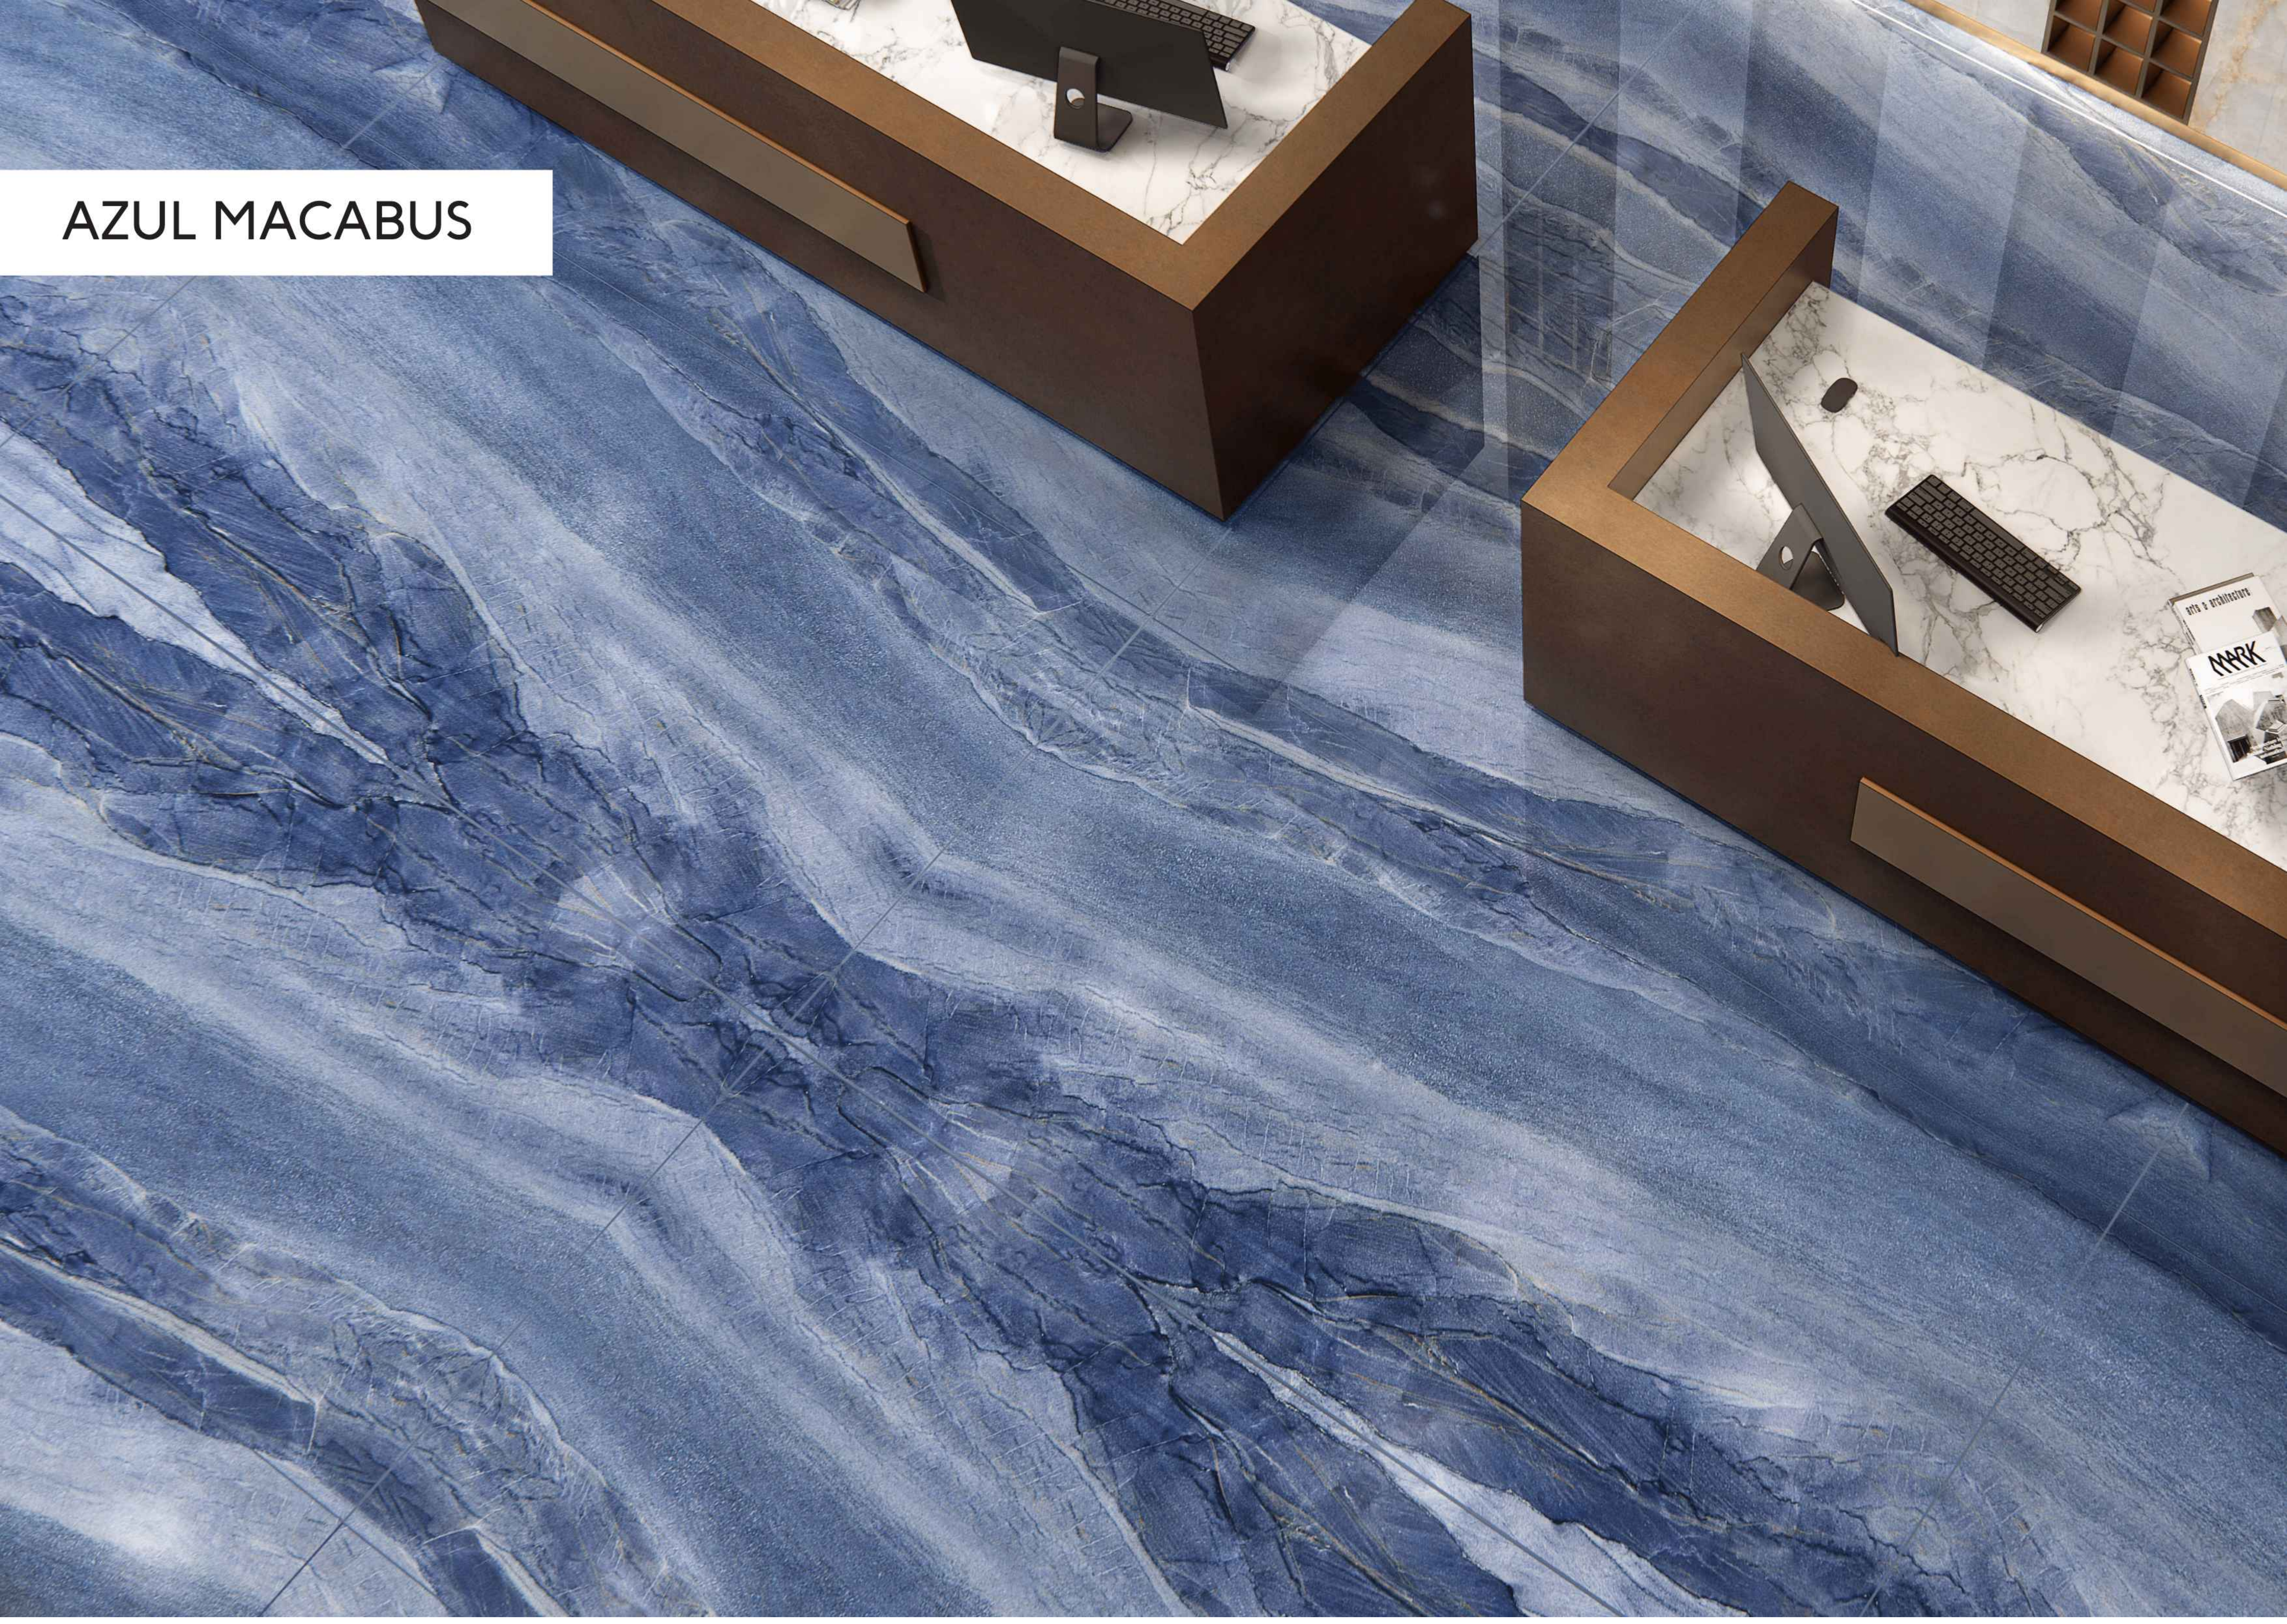

AZUL MACABUS