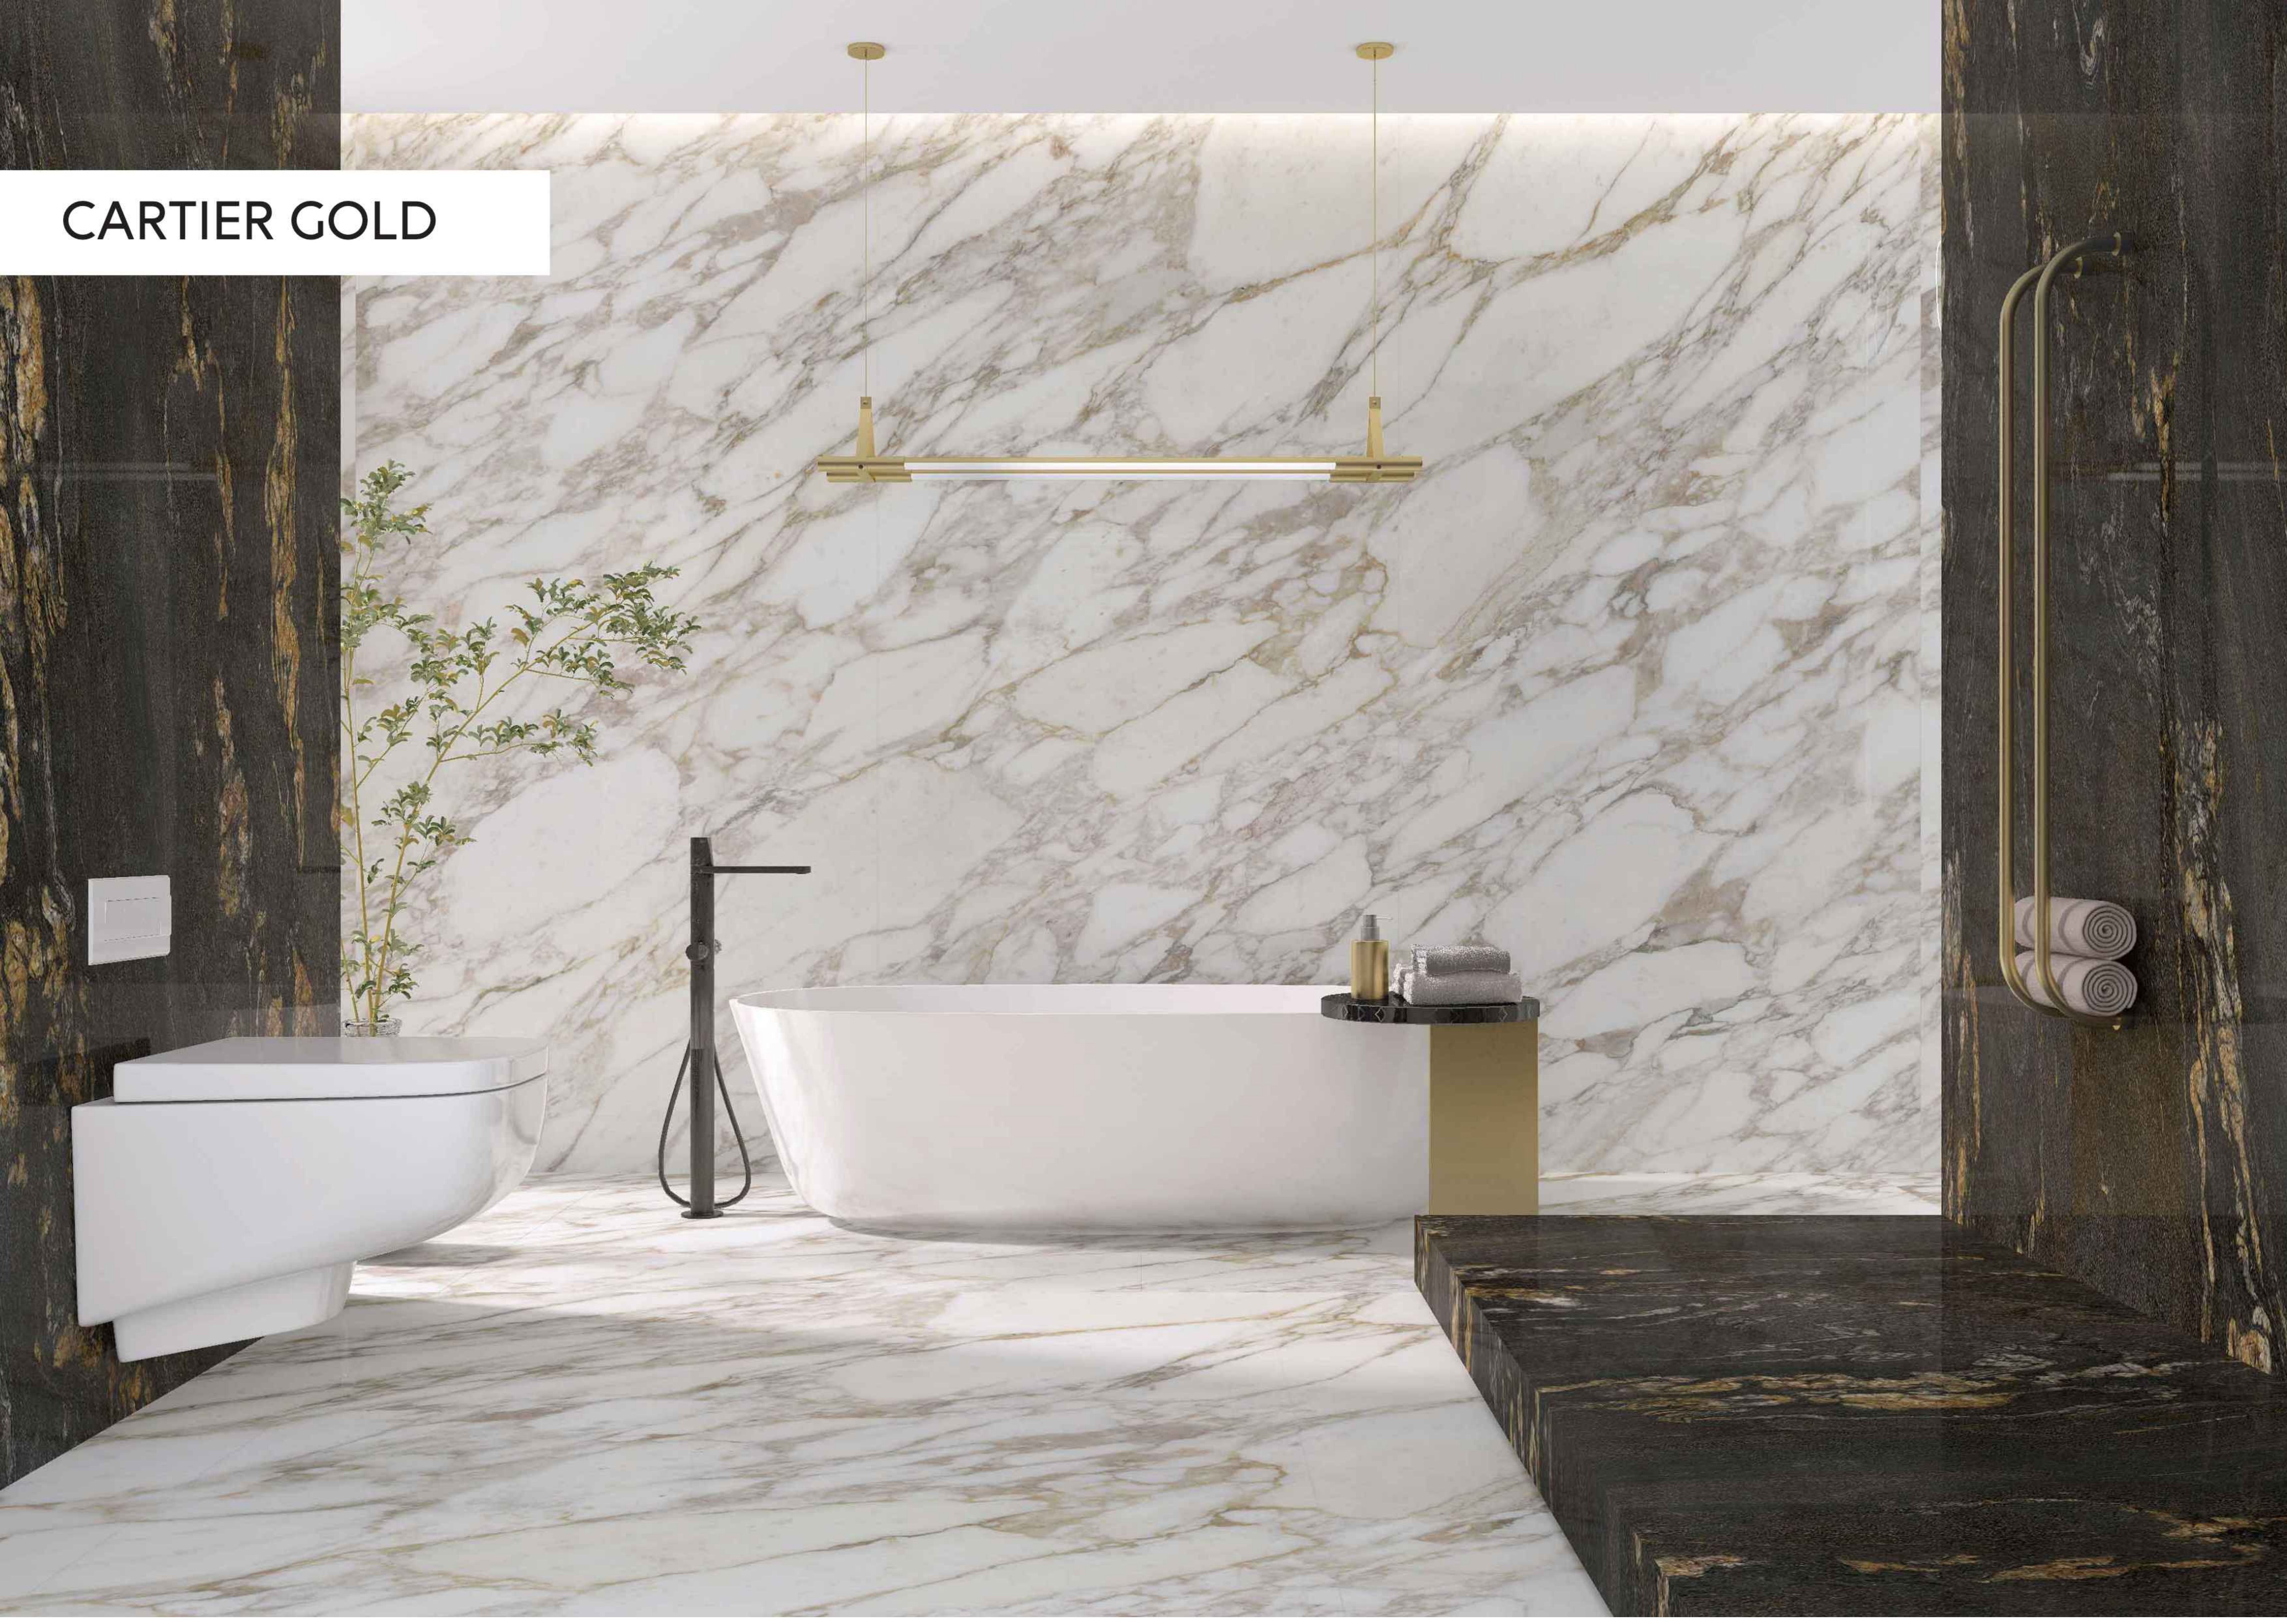

Su Emilimi
Düşük

CARTIER GOLD

SIZE: 1600×3200
PRODUCT CODE: 710359

THICKNESS:
✚ 6 MM

SURFACE: SILK

Berton   MOREROOM

Çizilmez

Anti
Bakteriyel