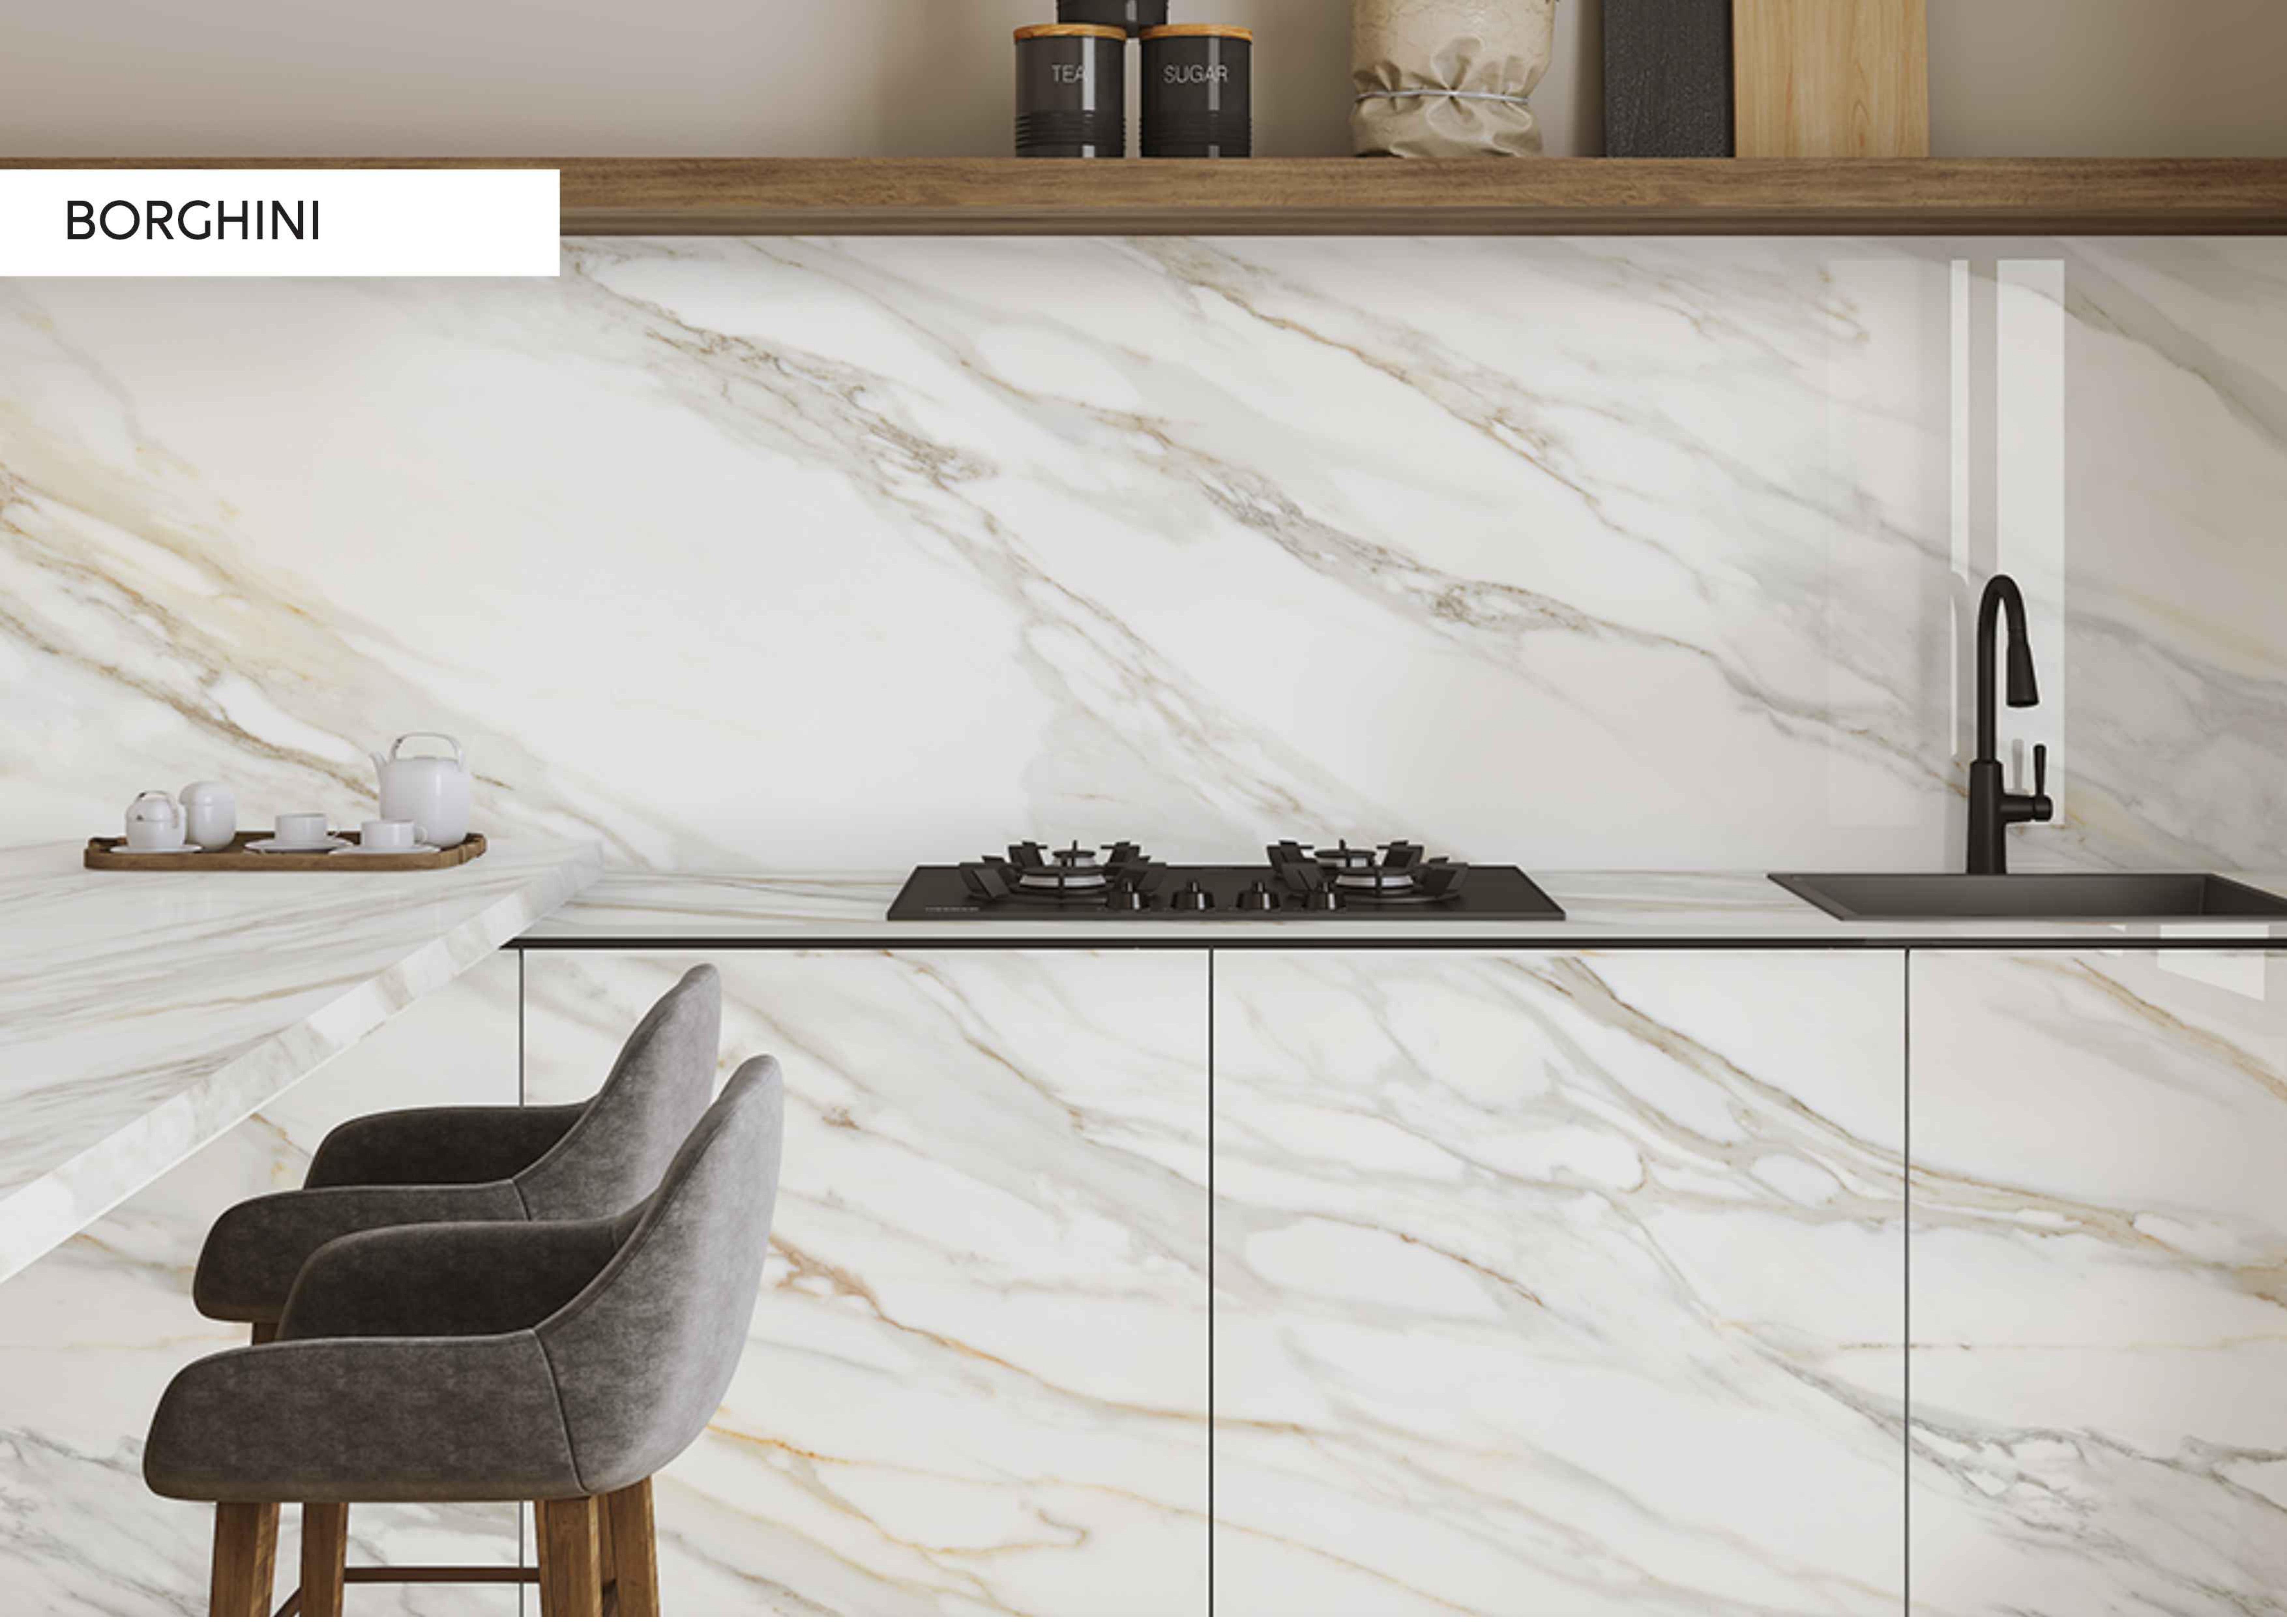

790 X 3000

Berton
SINTERED STONES

PORCEKO
PORCELANITESLAB

BORGHINI

SIZE: 790×3000
PRODUCT CODE: 710481

THICKNESS:
15 MM

SURFACE: POLISHED

Berton  