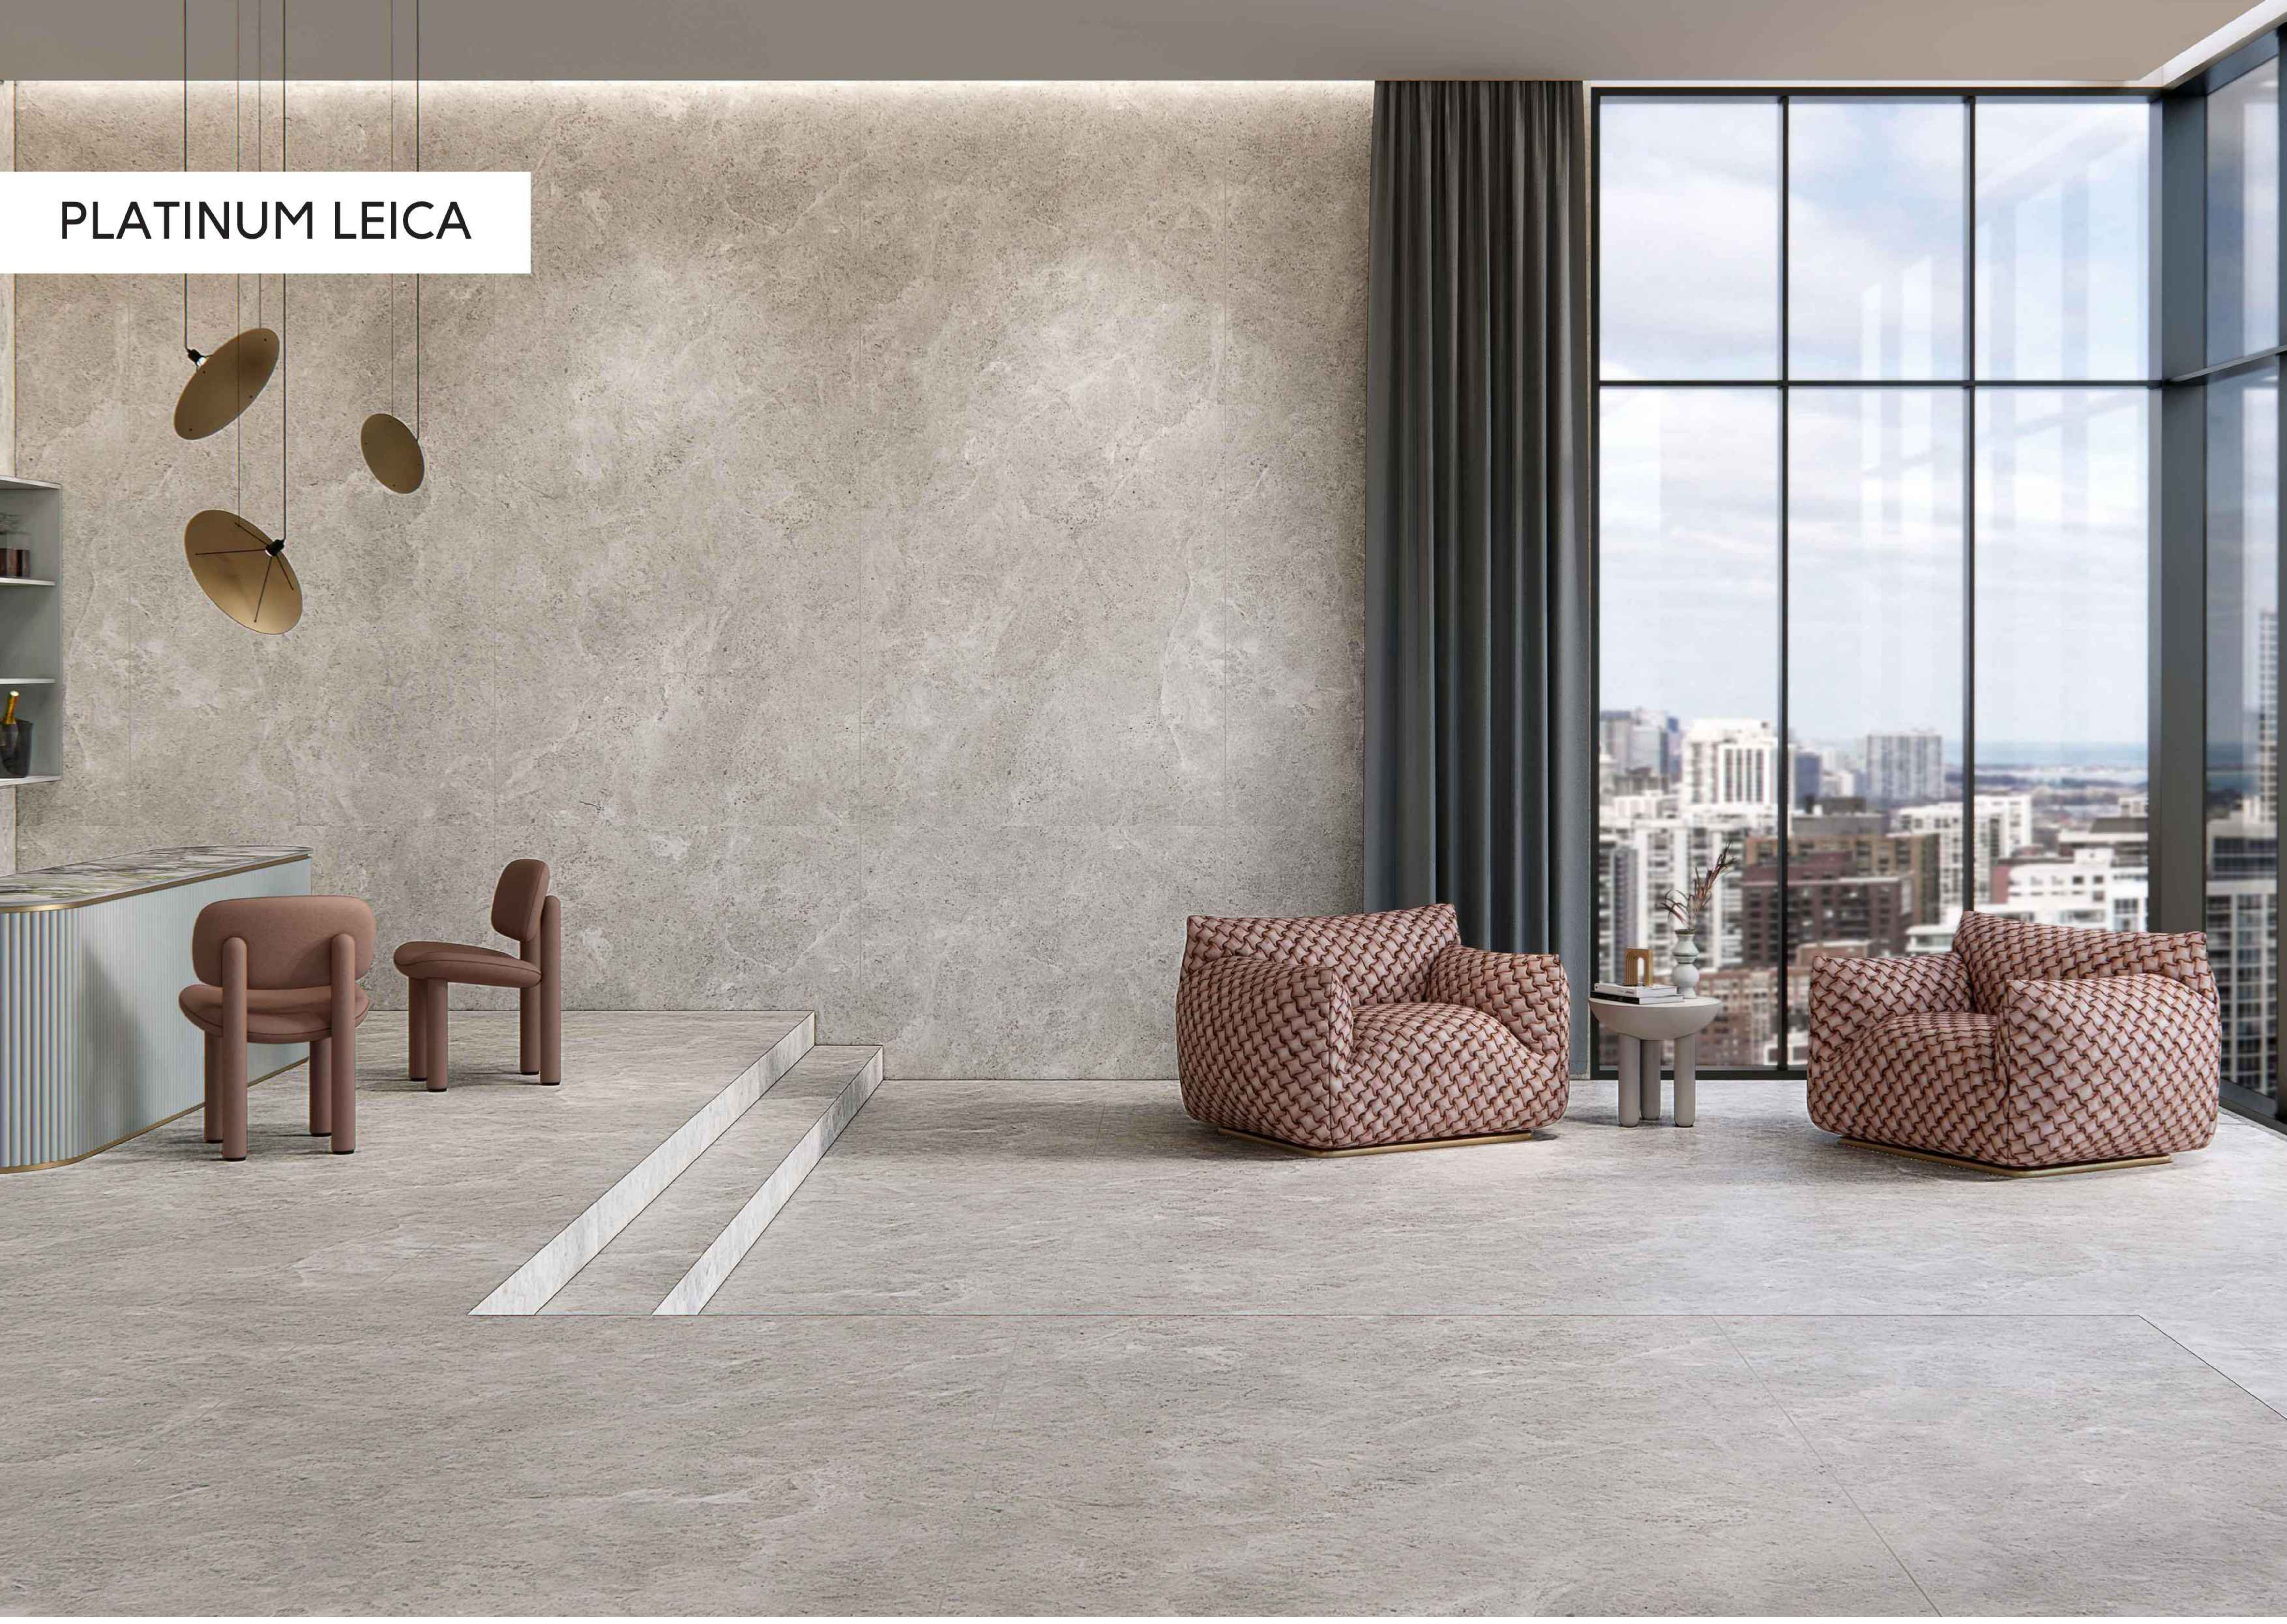

Dayanıklılık

Rahat
Temizlenir

Su Emilimi
Düşük

PLATINUM LEICA

SIZE: 1600×3200
PRODUCT CODE: 710179

THICKNESS:
12 MM

SURFACE: MATT

Berton  MOREROOM