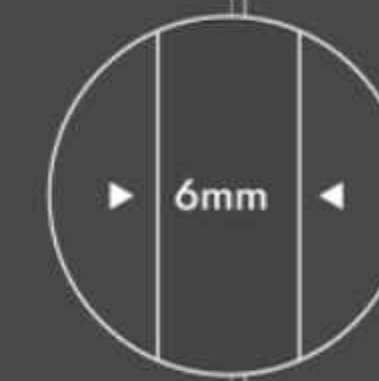

3200×1600×12mm
126"×63"×1/2"

1700mm

3000×1200×6mm
118"×48"×1/4"

2700×1200×6mm
110"×48"×1/4"

1700mm

1600 X 3200

Berton   MORE ROOM

YABO WHITE