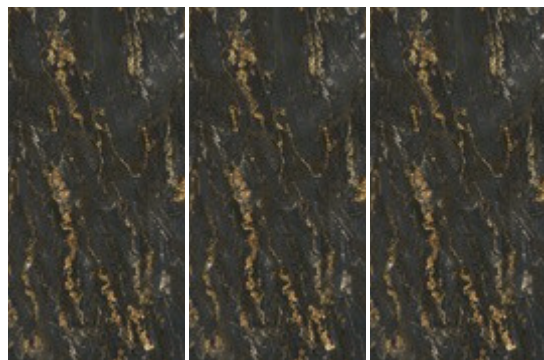

ELEGANTE GOLD

SIZE: 1600×3200

THICKNESS: 12 MM

SURFACE: NANOTECH POLISHED + GLINT

PRODUCT CODE: 710220

± 12mm

SIZE: 1600×3200

THICKNESS: 12 MM

SURFACE: 4D MARBLE FULL BODY

PRODUCT CODE: 710223

± 12mm

SIZE: 1600×3200

THICKNESS: 12 MM

SURFACE: MATT (DIAMONDGLASS) +
COLORED BODY

PRODUCT CODE: 710231

± 12mm

FACE CONTINUITY

Combination of black and gold, a timeless classic of aesthetic beauty, exudes elegance without sacrificing refinement, and is unable to conceal its ultimate sophistication.

Scratch
Resistant

Colors
Ultra-Nature

Corrosion
Resistant

Stain
Resistant

Compression
Resistant

Fire
Resistant

Kitchen
Cabinet

Vanity

Outer Wall

Furniture

Closet

TV Bench

Floor

Background
Wall

Staircase
Step

Infinite
Possibilities