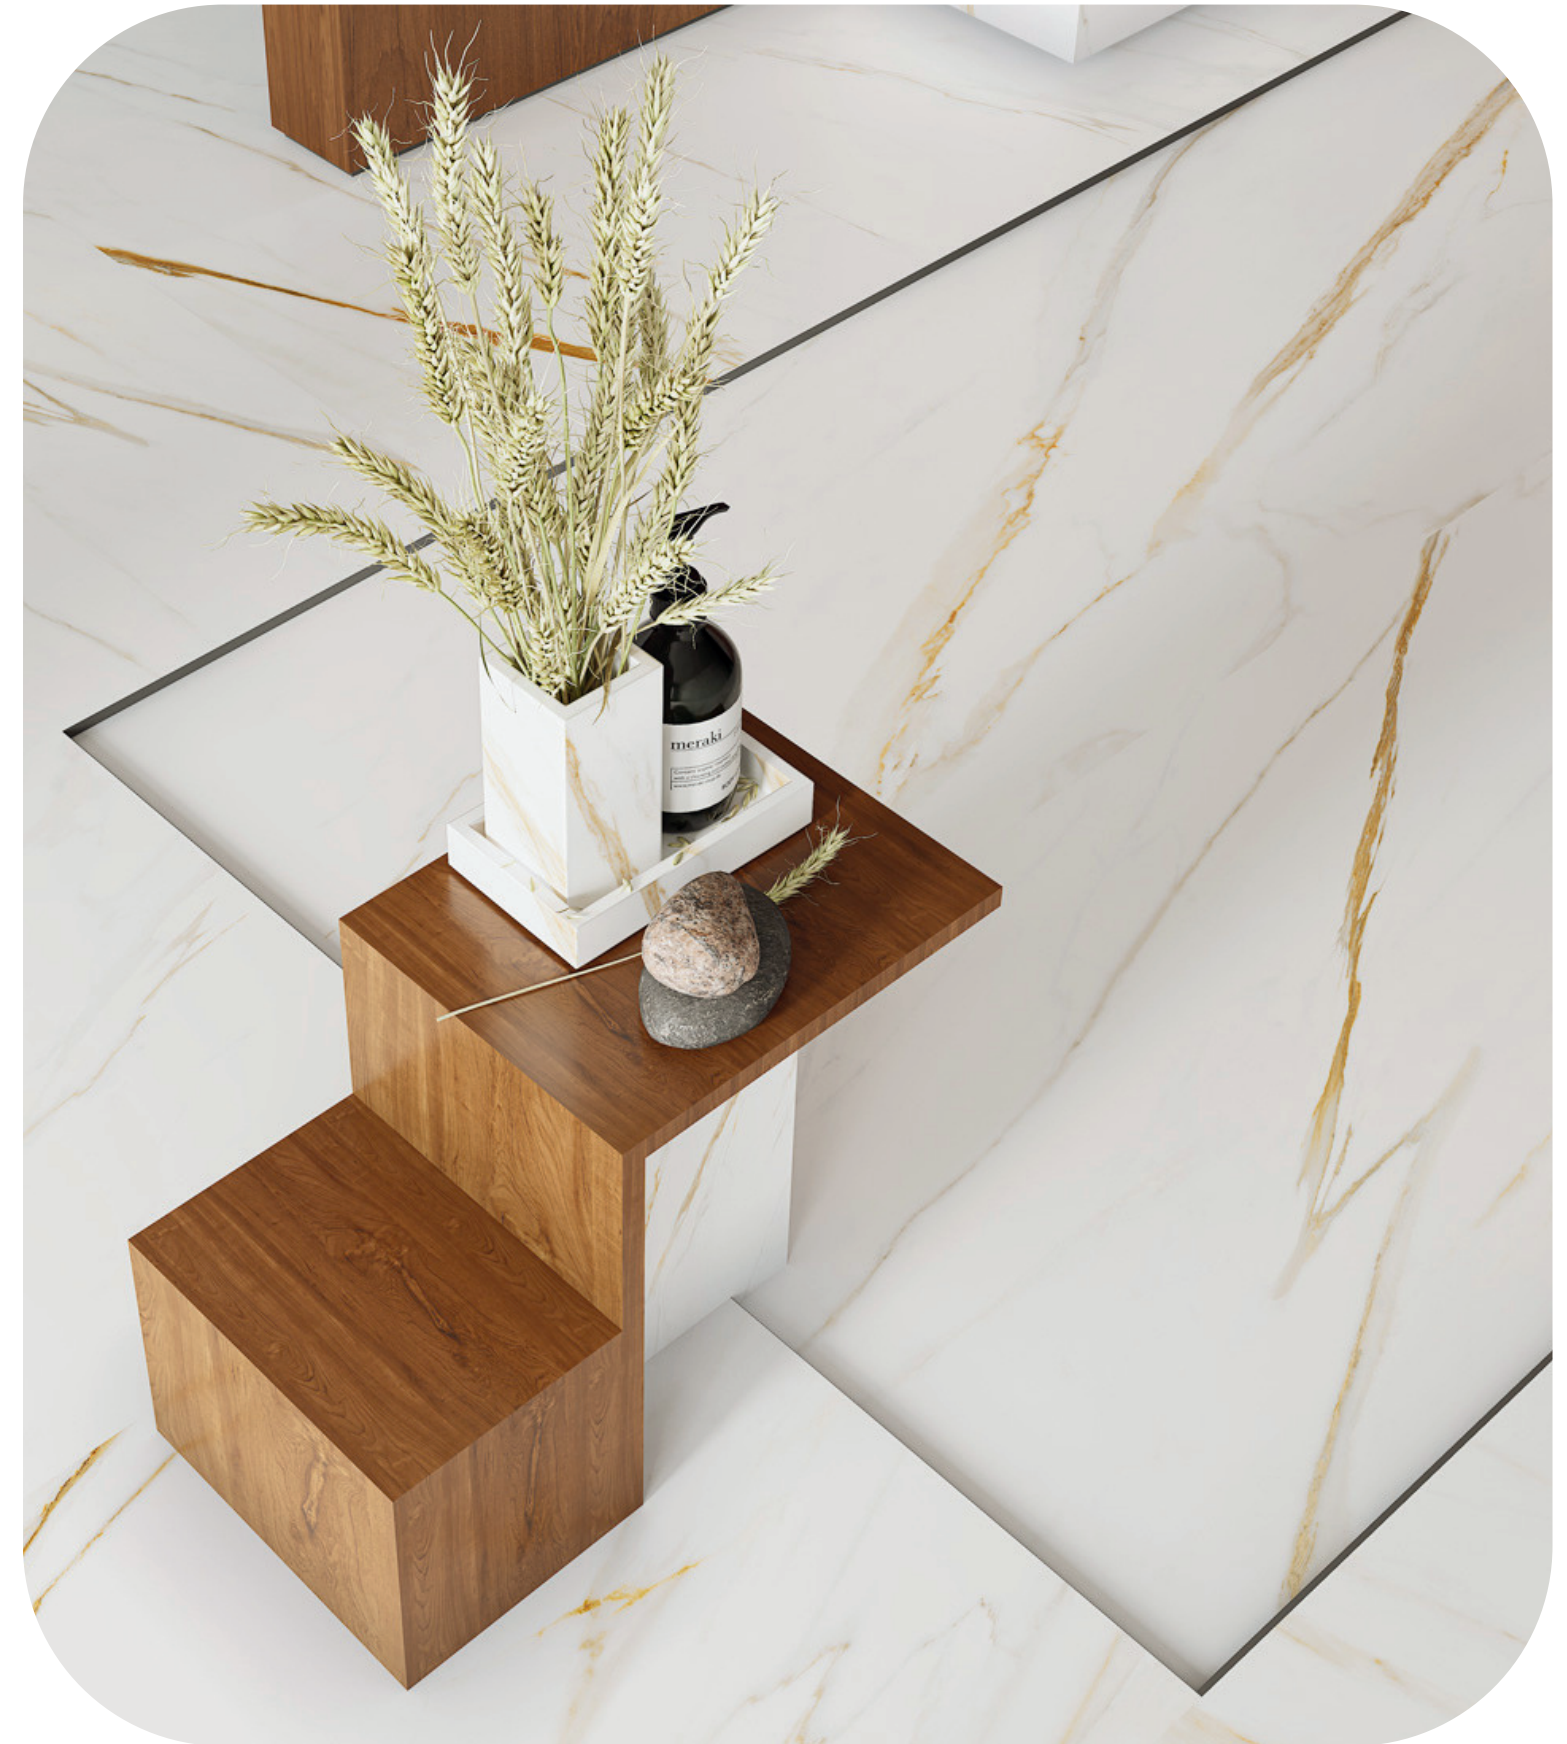

The Calcutta Luce Gold slab boasts a unique and beautiful blend of distinct golden and grey vein patterns, exuding an air of high-end sophistication. Its mesmerizing colors meld and complement each other flawlessly, creating an unparalleled aesthetic appeal. This versatile choice adds a classic grace to any space, inspiring the creation of unique patterns on each slab.