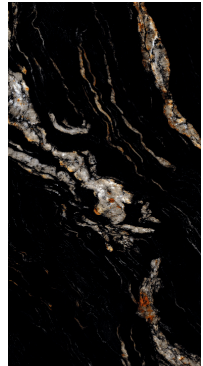

• FACE CONTINUITY

Inspired by a Brazilian granite stone, the nebulous style of the Black Fusion Slab has a deep black gneiss with many large and undulating ivory quartz veins. The dark black background with golden veining and white speckling is a real force to be reckoned with. An infinite monochromatic trend that transcends interior design, fashion, and architecture, this décor is an indispensable part of these introductions.

- Scratch Resistant
- Colors Ultra-Nature
- Corrosion Resistant
- Stain Resistant
- Compression Resistant
- Fire Resistant