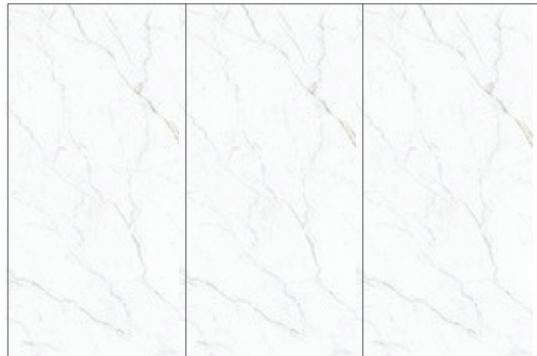

CALACATTA NUBLADO

SIZE: 1600×3200

THICKNESS: 12 MM

SURFACE: NANOTECH POLISHED/SHINY
70° WHITENESS

PRODUCT CODE: 710359

± 12mm

• FACE CONTINUITY

Dazzling gold, pure white, and interweaving texture are a blend of luxury and minimalism, creating a strong visual impact.