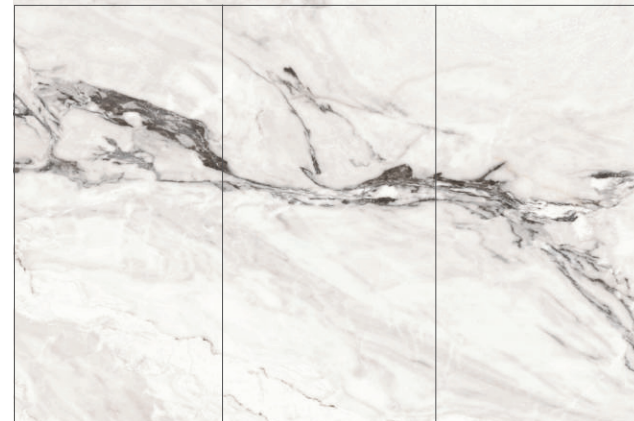

CASTELLO QUARTZITE

ULTRA GLEAM FINISH
790x3000x15mm