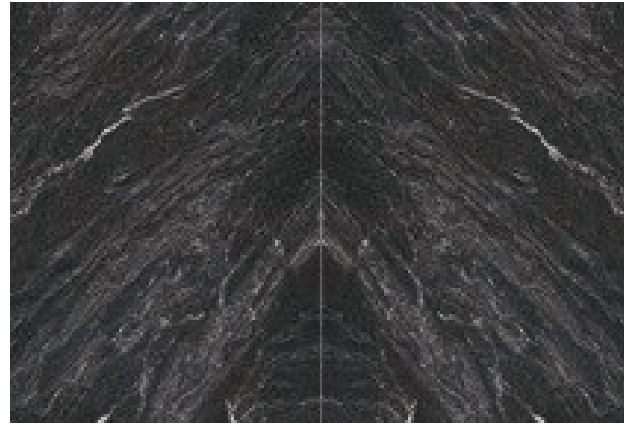

MIDNIGHT STAR

Matt / Silk + Colored Body
1600×3200×12mm

Nanotech Polished + Glint
1600×3200×12mm

Matt (Diamondglass) + Color Body
1600×3200×12mm