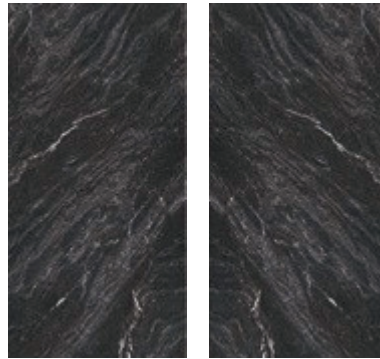

THICKNESS: 12 MM

SURFACE: MATT (DIAMONDGLASS) + BLACK BODY + POLISHING CARVING INK

MODEL A CODE: 710433

MODEL B CODE: 710436

± 12mm

• FACE CONTINUITY

- MODEL A
- MODEL B

Just like the diamonds sprinkled in the dark night, with a strong visual impact to light up the sky. The star shines clearly and dimensionally without losing its naturalness and casualness. The overall decoration is as beautiful as a dream, making the space full of mysterious reverie.