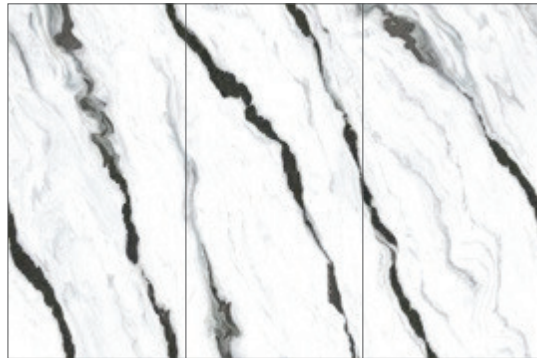

PANDA WHITE

SIZE:1600×3200

THICKNESS: 12 MM

SURFACE:NANOTECH POLISHED+GLINT

PRODUCT CODE: 710130

± 12mm

SIZE:1600×3200

THICKNESS: 12 MM

SURFACE: 4D MARBLE 70° WHITENESS

PRODUCT CODE: 710133

± 12mm

• FACE CONTINUITY