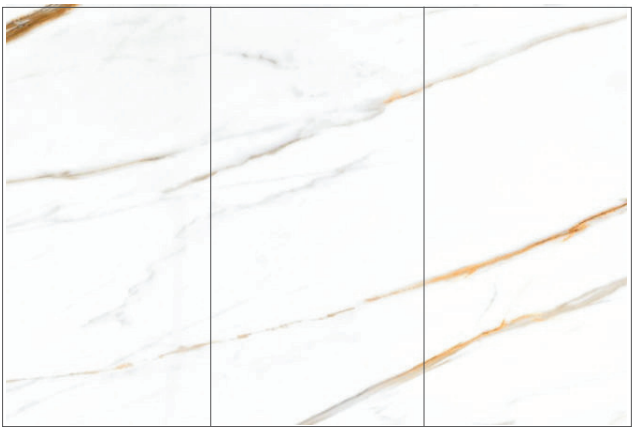

CALACATTA LUCE GOLD

CRESTAMATTE FINISH
790x3000x15mm