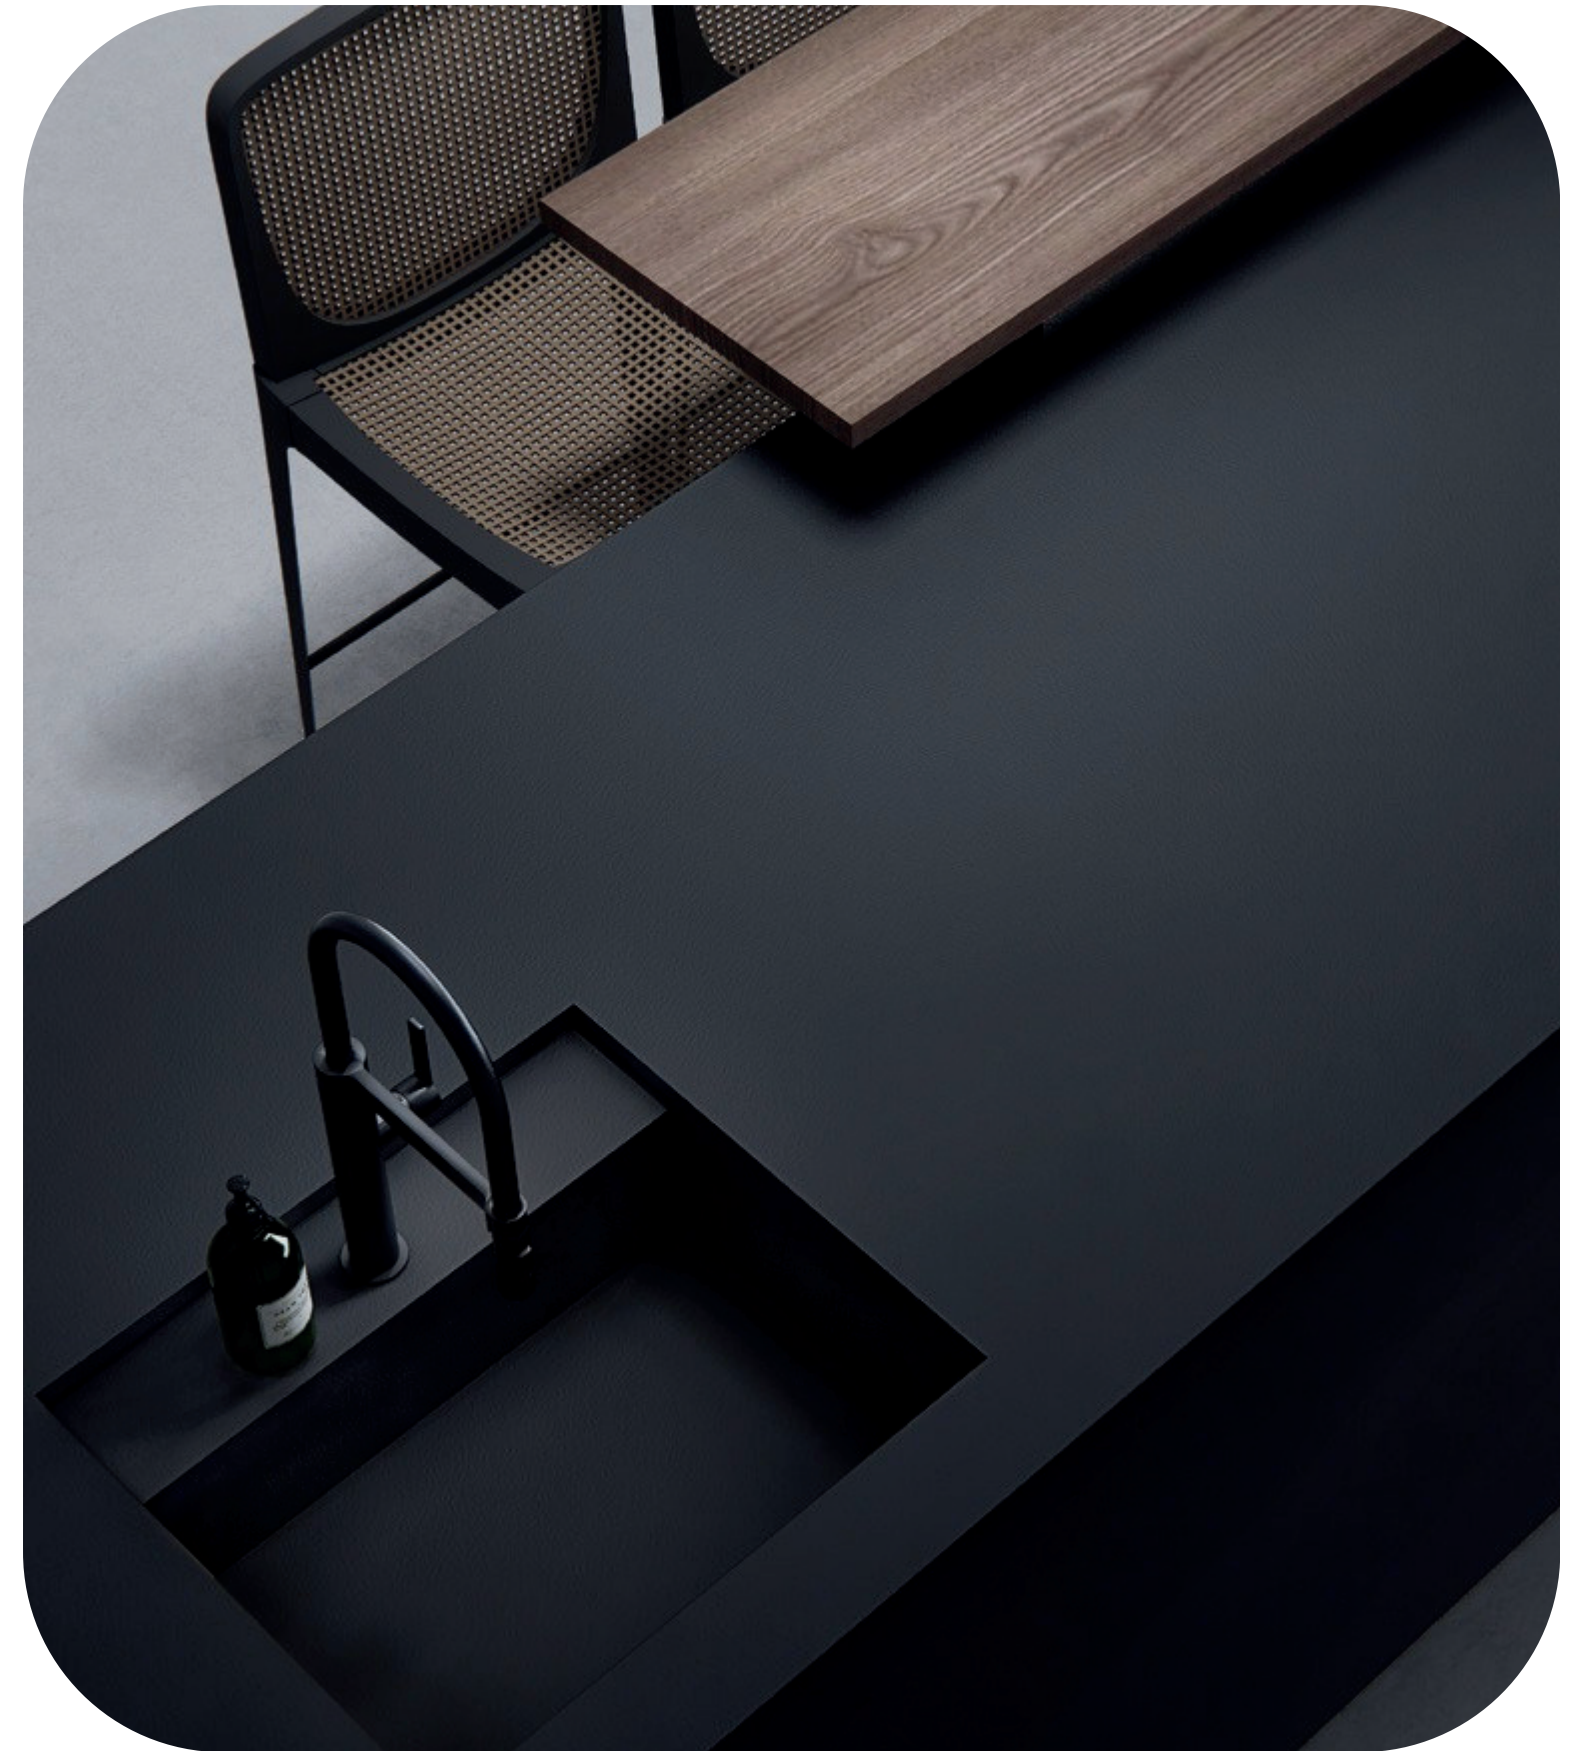

Kitchen Cabinet

Vanity

Outer Wall

Furniture

Closet

TV Bench

Floor

Background Wall

Staircase Step

Infinite Possibilities