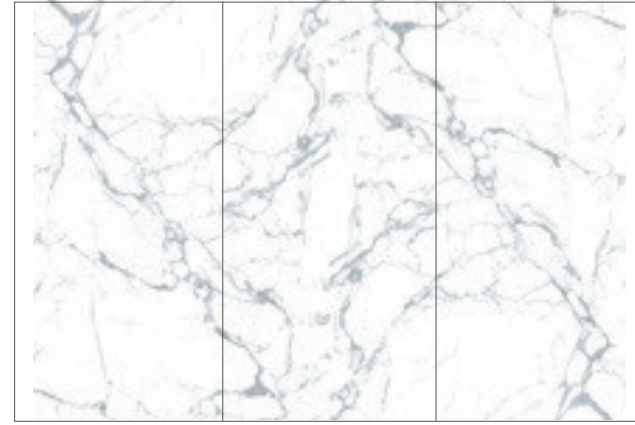

4D Marble 85° Whiteness Full body (Transparent)
1600×3200×12mm

GOLDEN SUMMIT (CALACATTA)

Nanotech Polished/Shiny
1600×3200×12mm

PEARLY COSMOS(STATUARIO)

4D Marble 85° Whiteness Full body (Transparent)
1600×3200×12mm