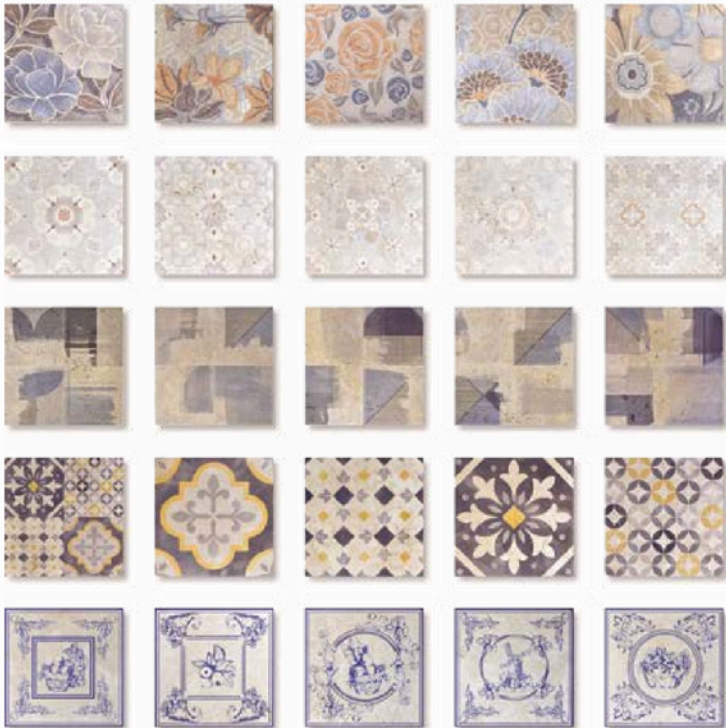

Printed Travertine Tile

Quintet Theme

Printed Travertine Tile

Ethnic Theme
20,3x20,3cm 12mm

Ethnic Carpet Theme
20,3x20,3cm Ep. 12mm